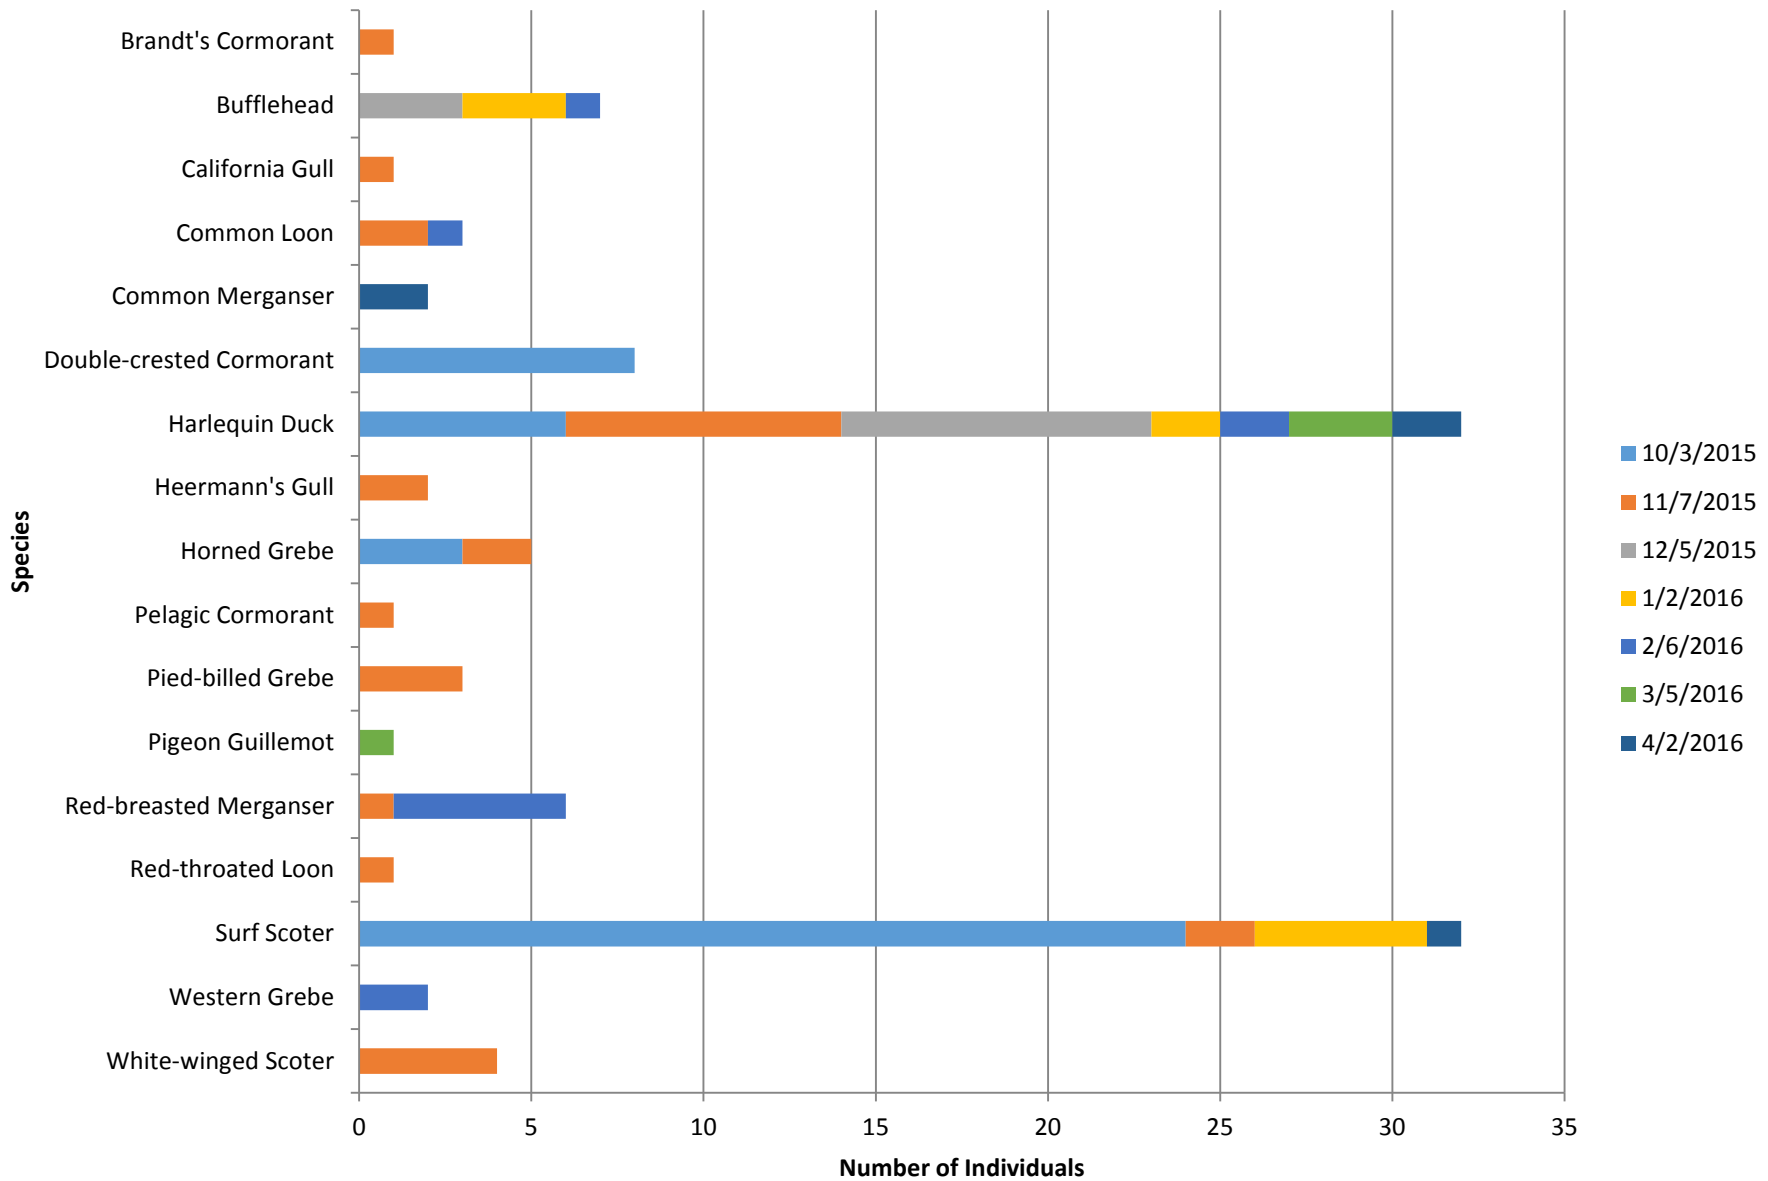

Libbey Beach County Park

Total number of birds by species recorded at site during survey season. Sightings color-coded by month.