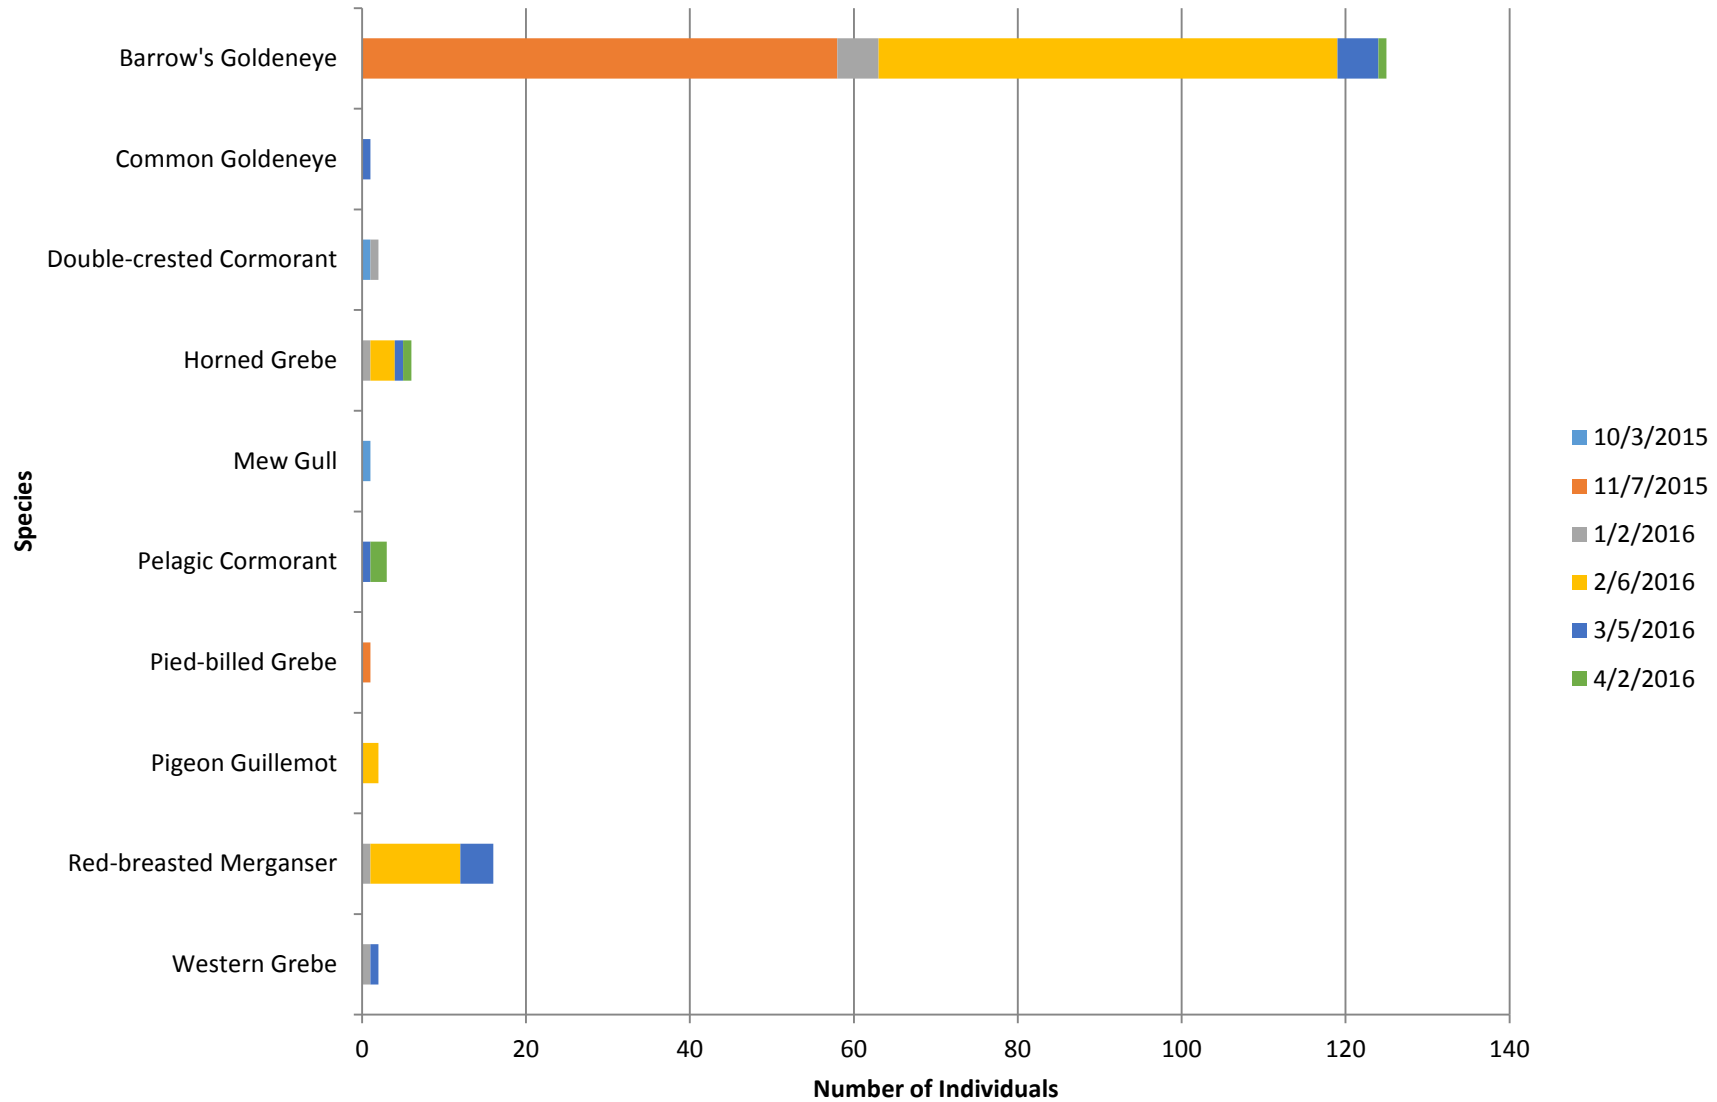

Myrtle Edwards Park

Total number of birds by species recorded at site during survey season. Sightings color-coded by month.

NOTE : Over 1600 Surf Scoter sightings, not included in chart.