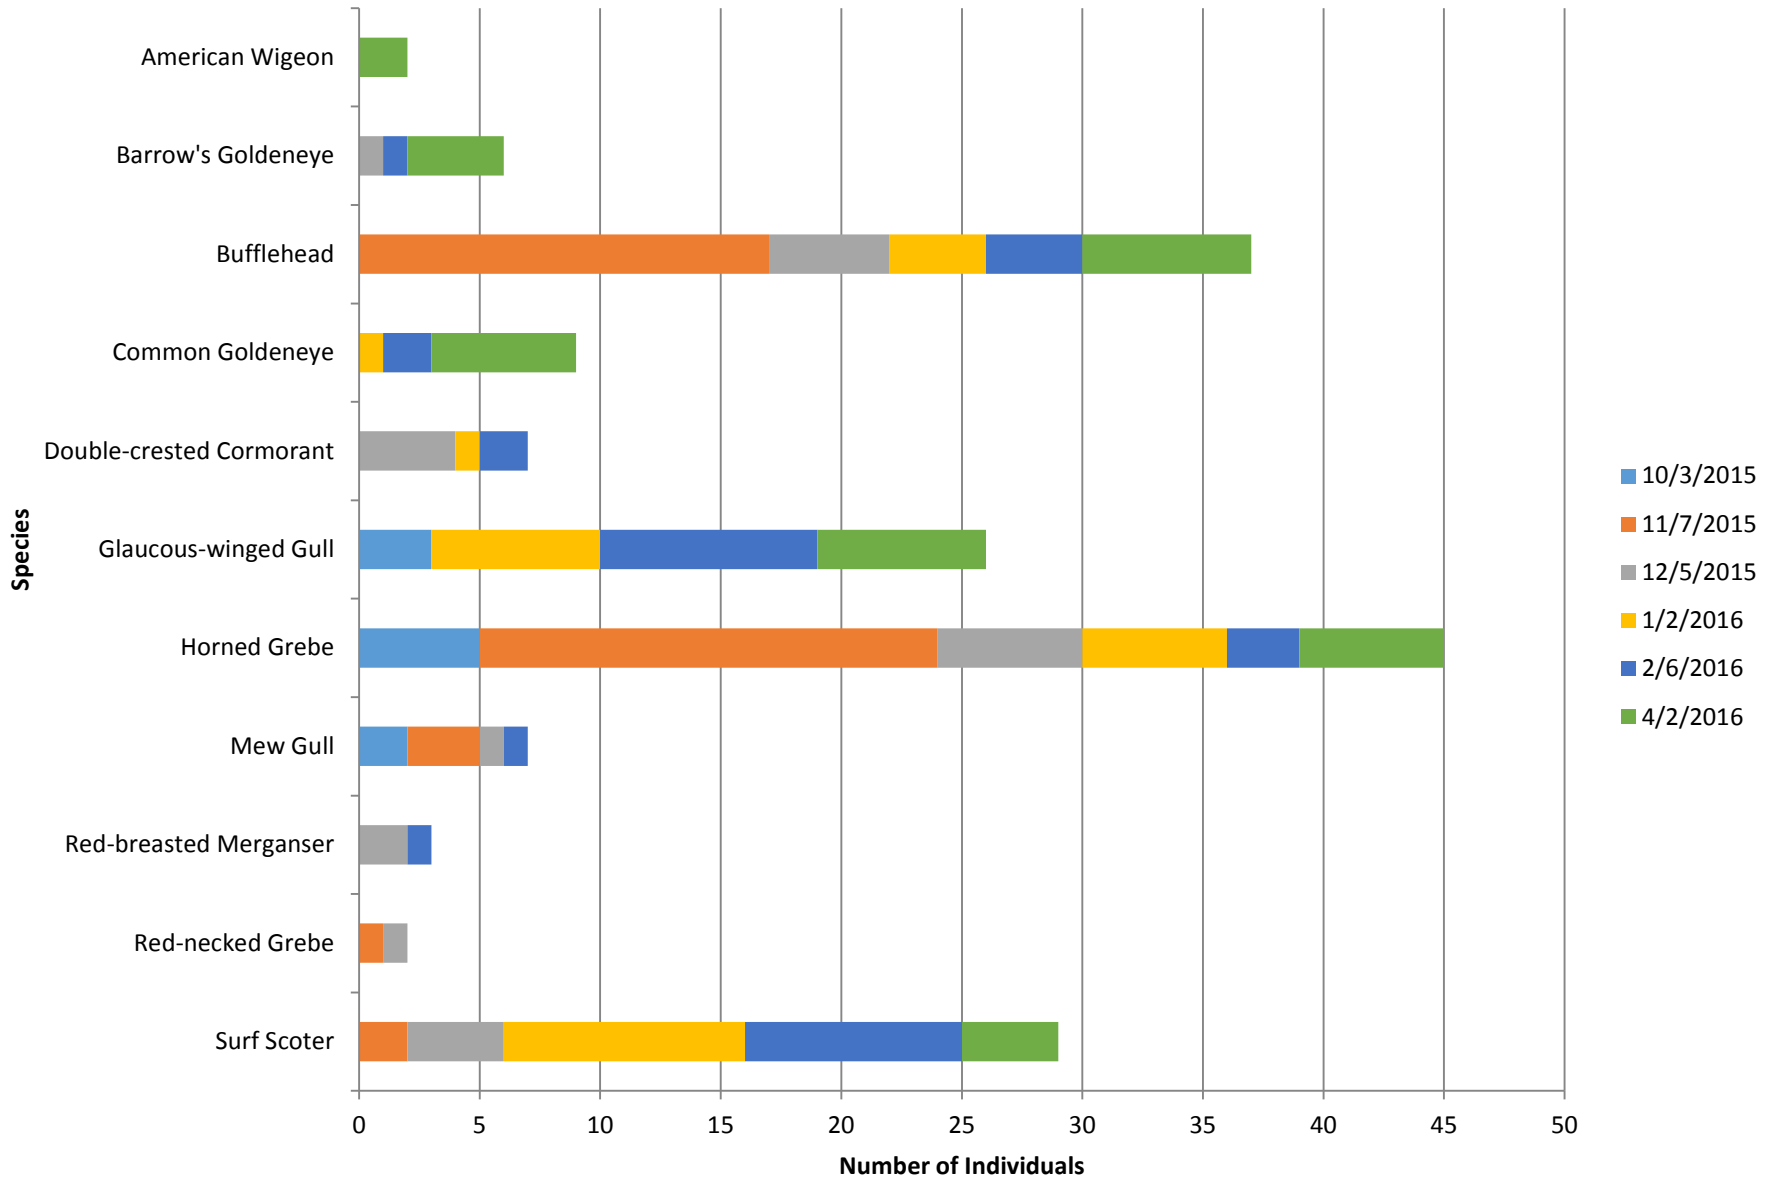

Normandy Beach Park

Total number of birds by species recorded at site during survey season. Sightings color-coded by month.