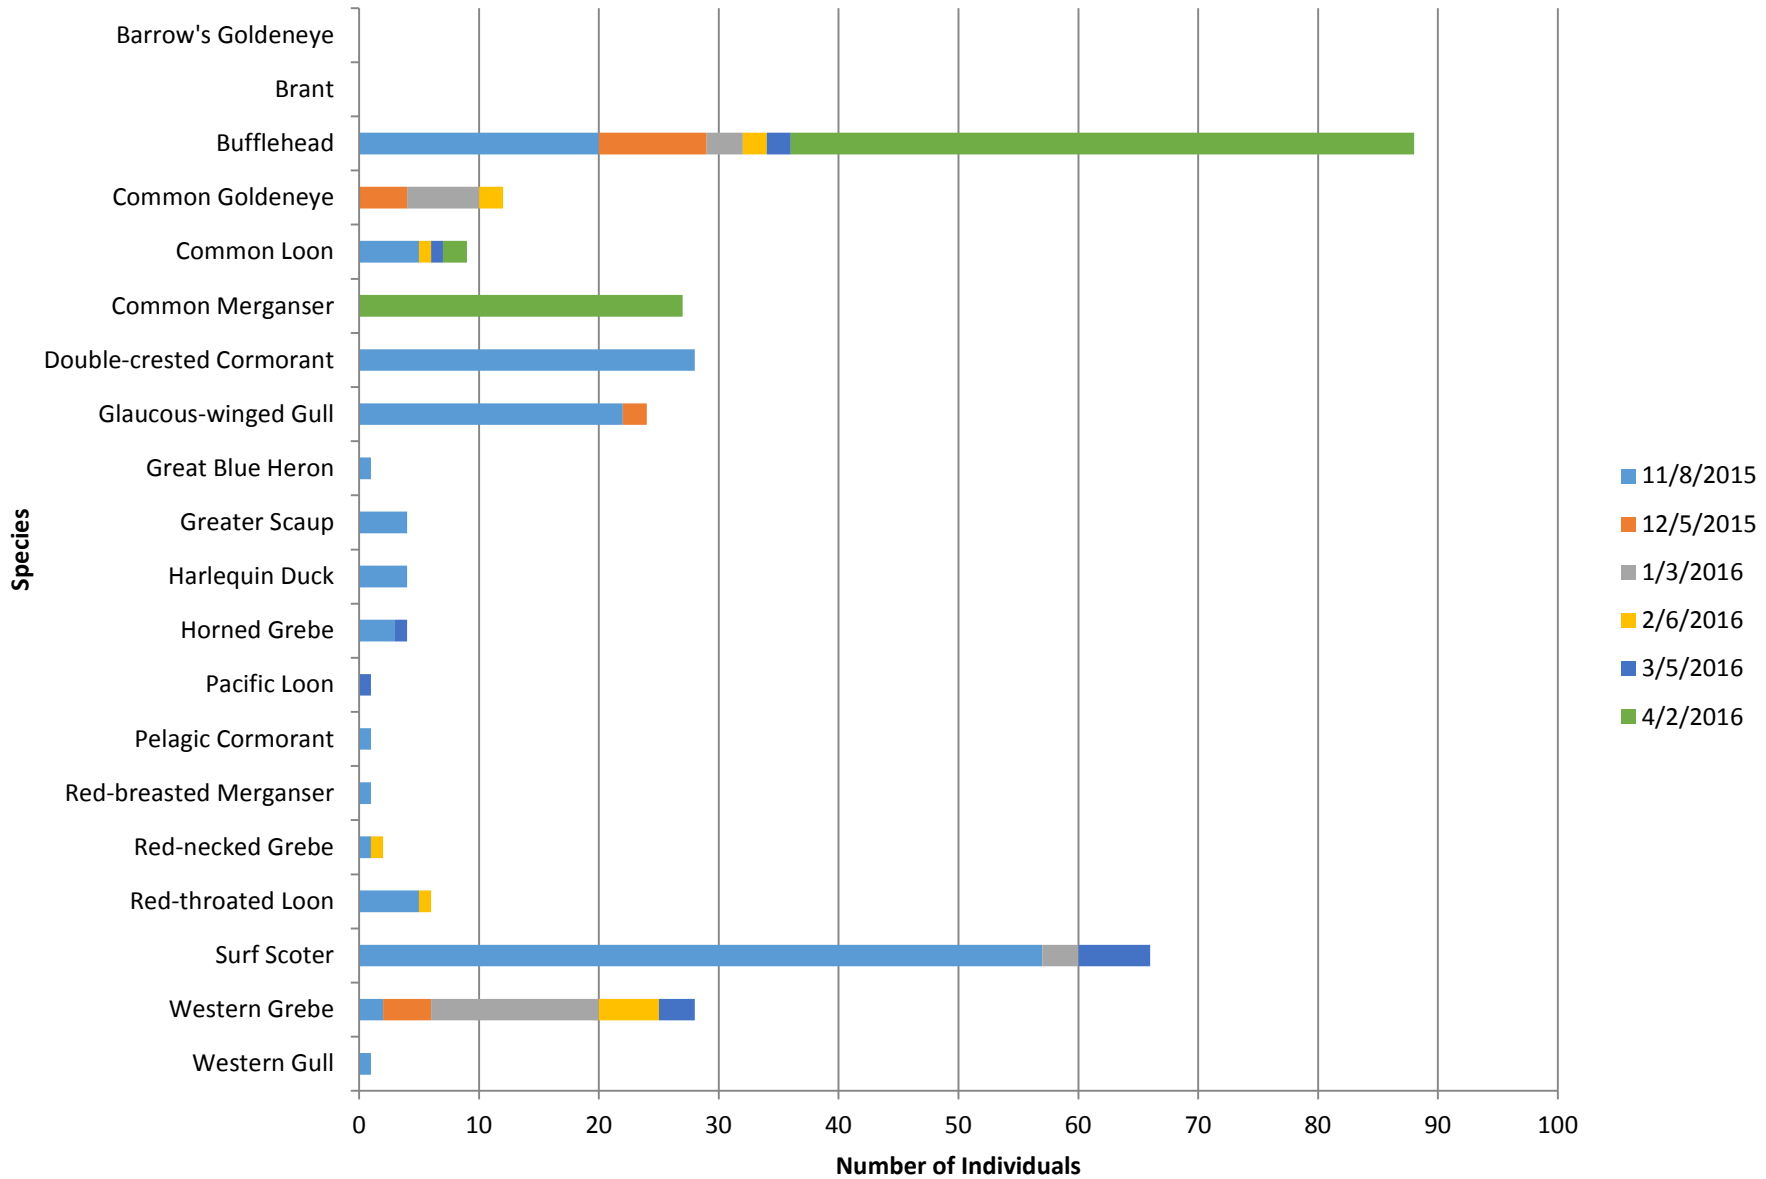

Pillar Point

Total number of birds by species recorded at site during survey season. Sightings color-coded by month.