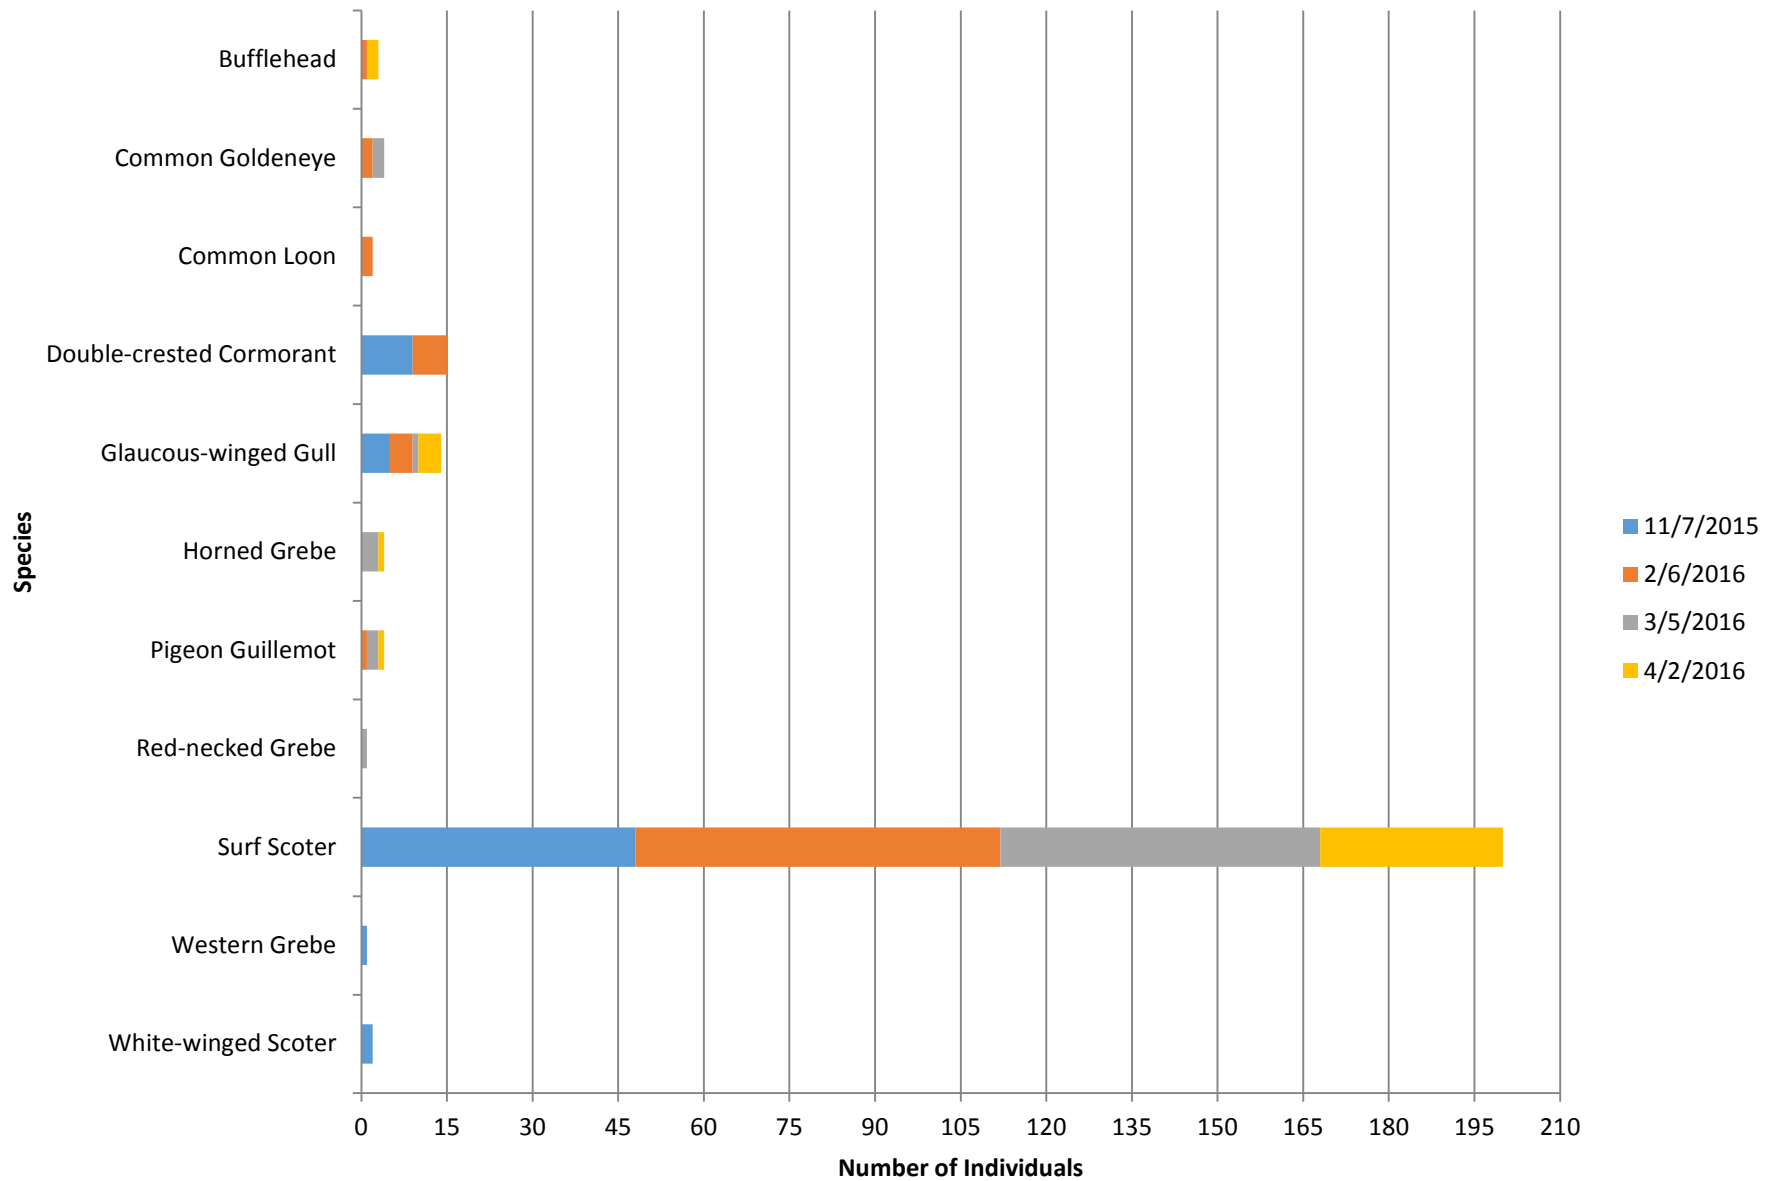

Totten Inlet

Total number of birds by species recorded at site during survey season. Sightings color-coded by month.