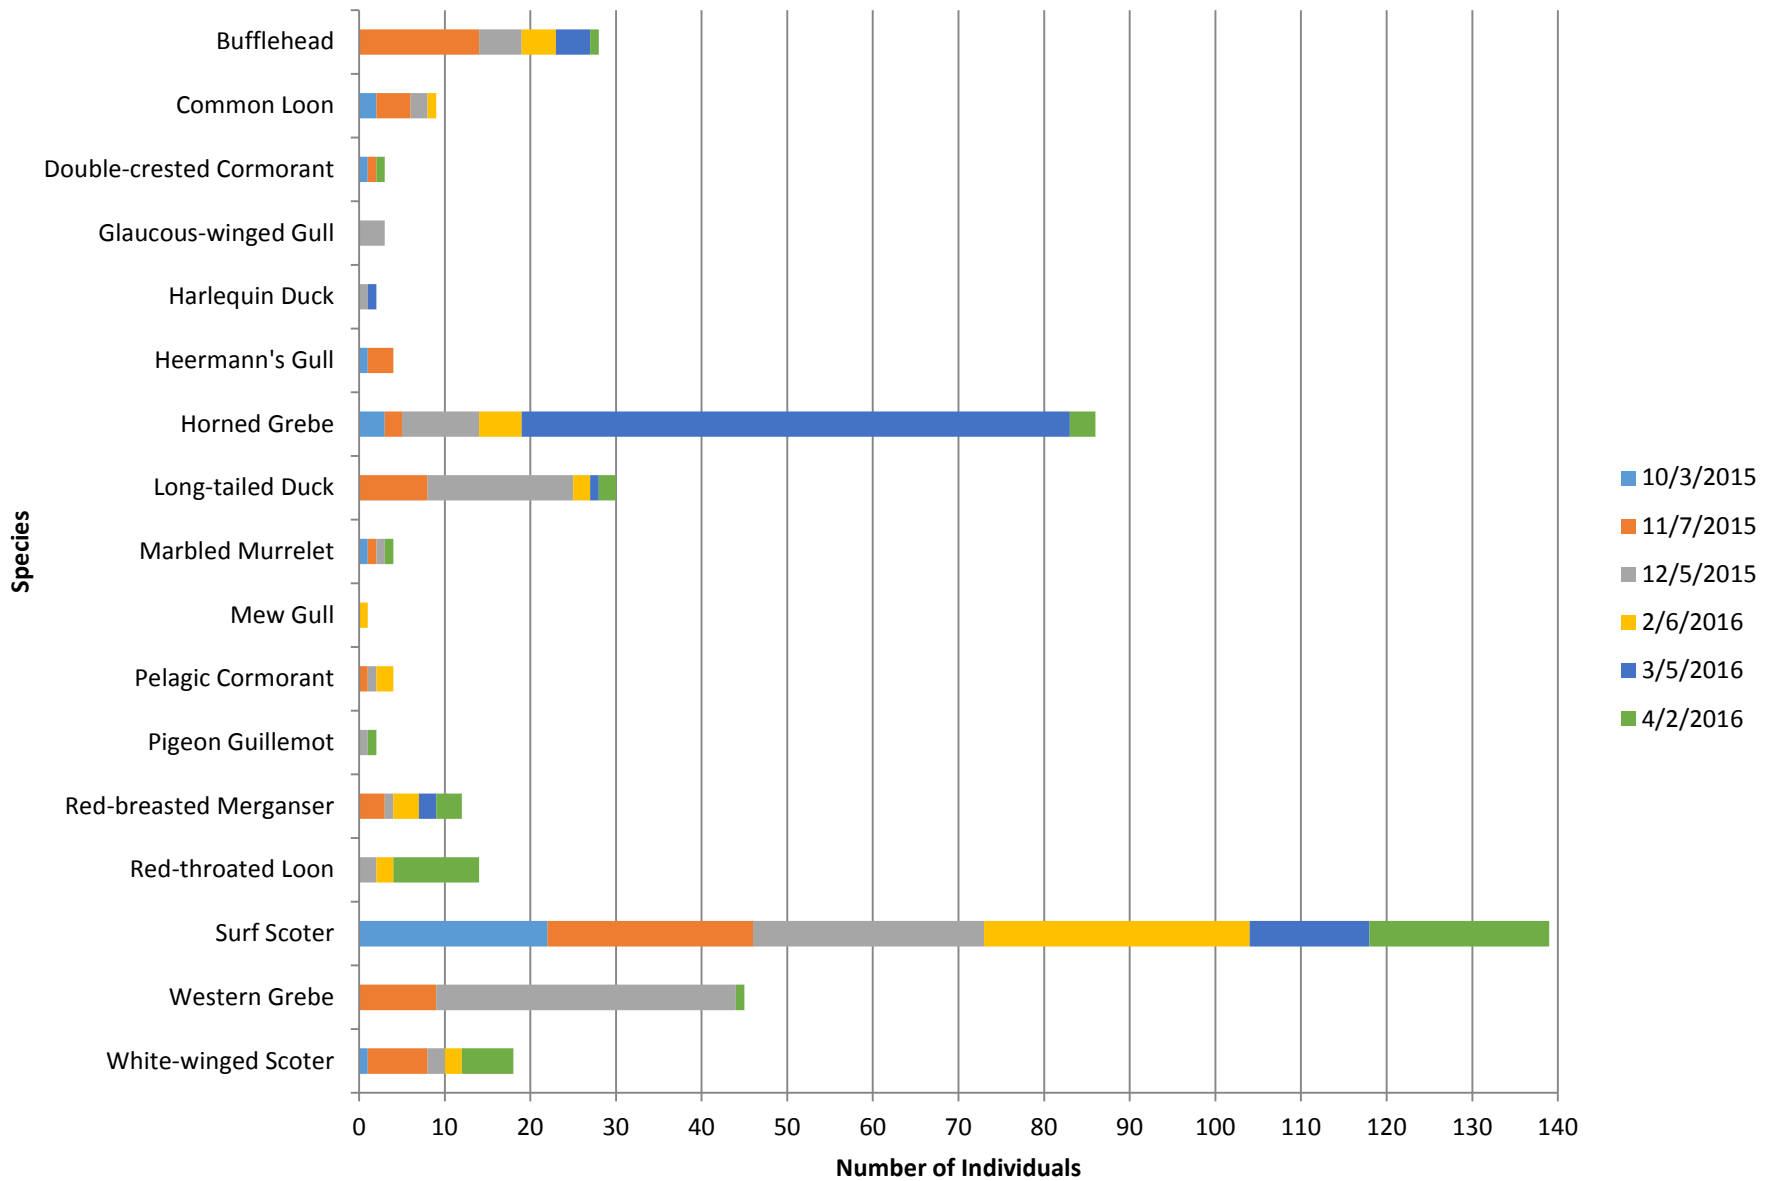

West Beach

Total number of birds by species recorded at site during survey season. Sightings color-coded by month.