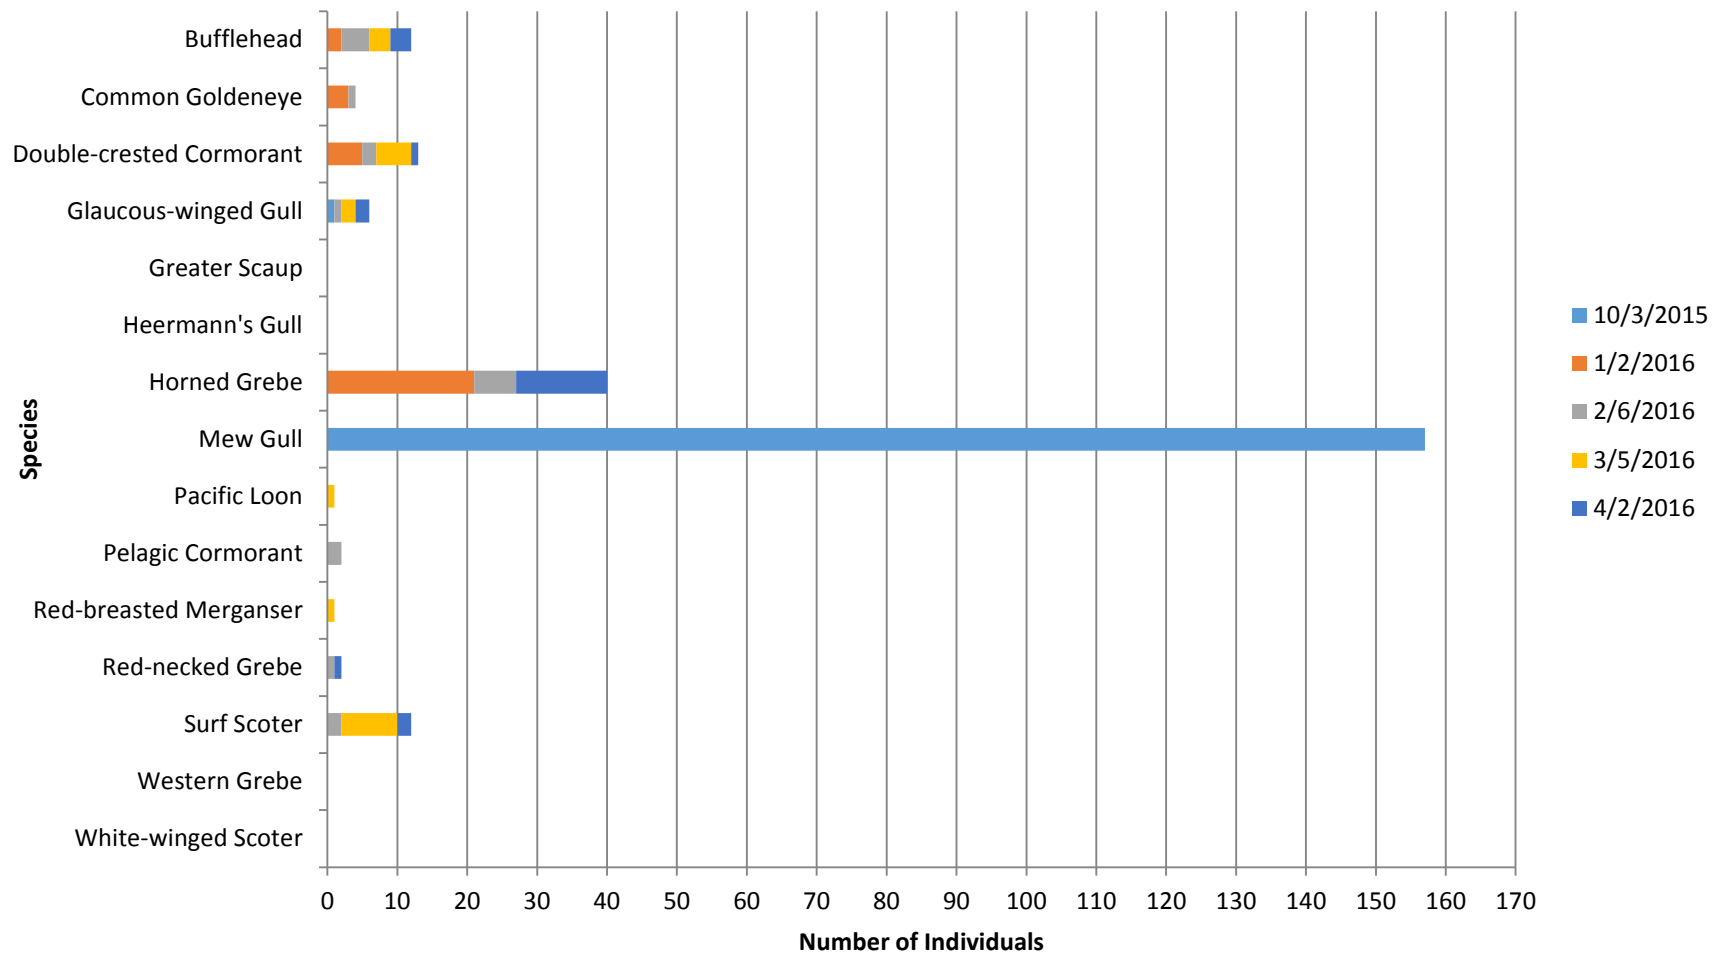

West Point South

Total number of birds by species recorded at site during survey season. Sightings color-coded by month.