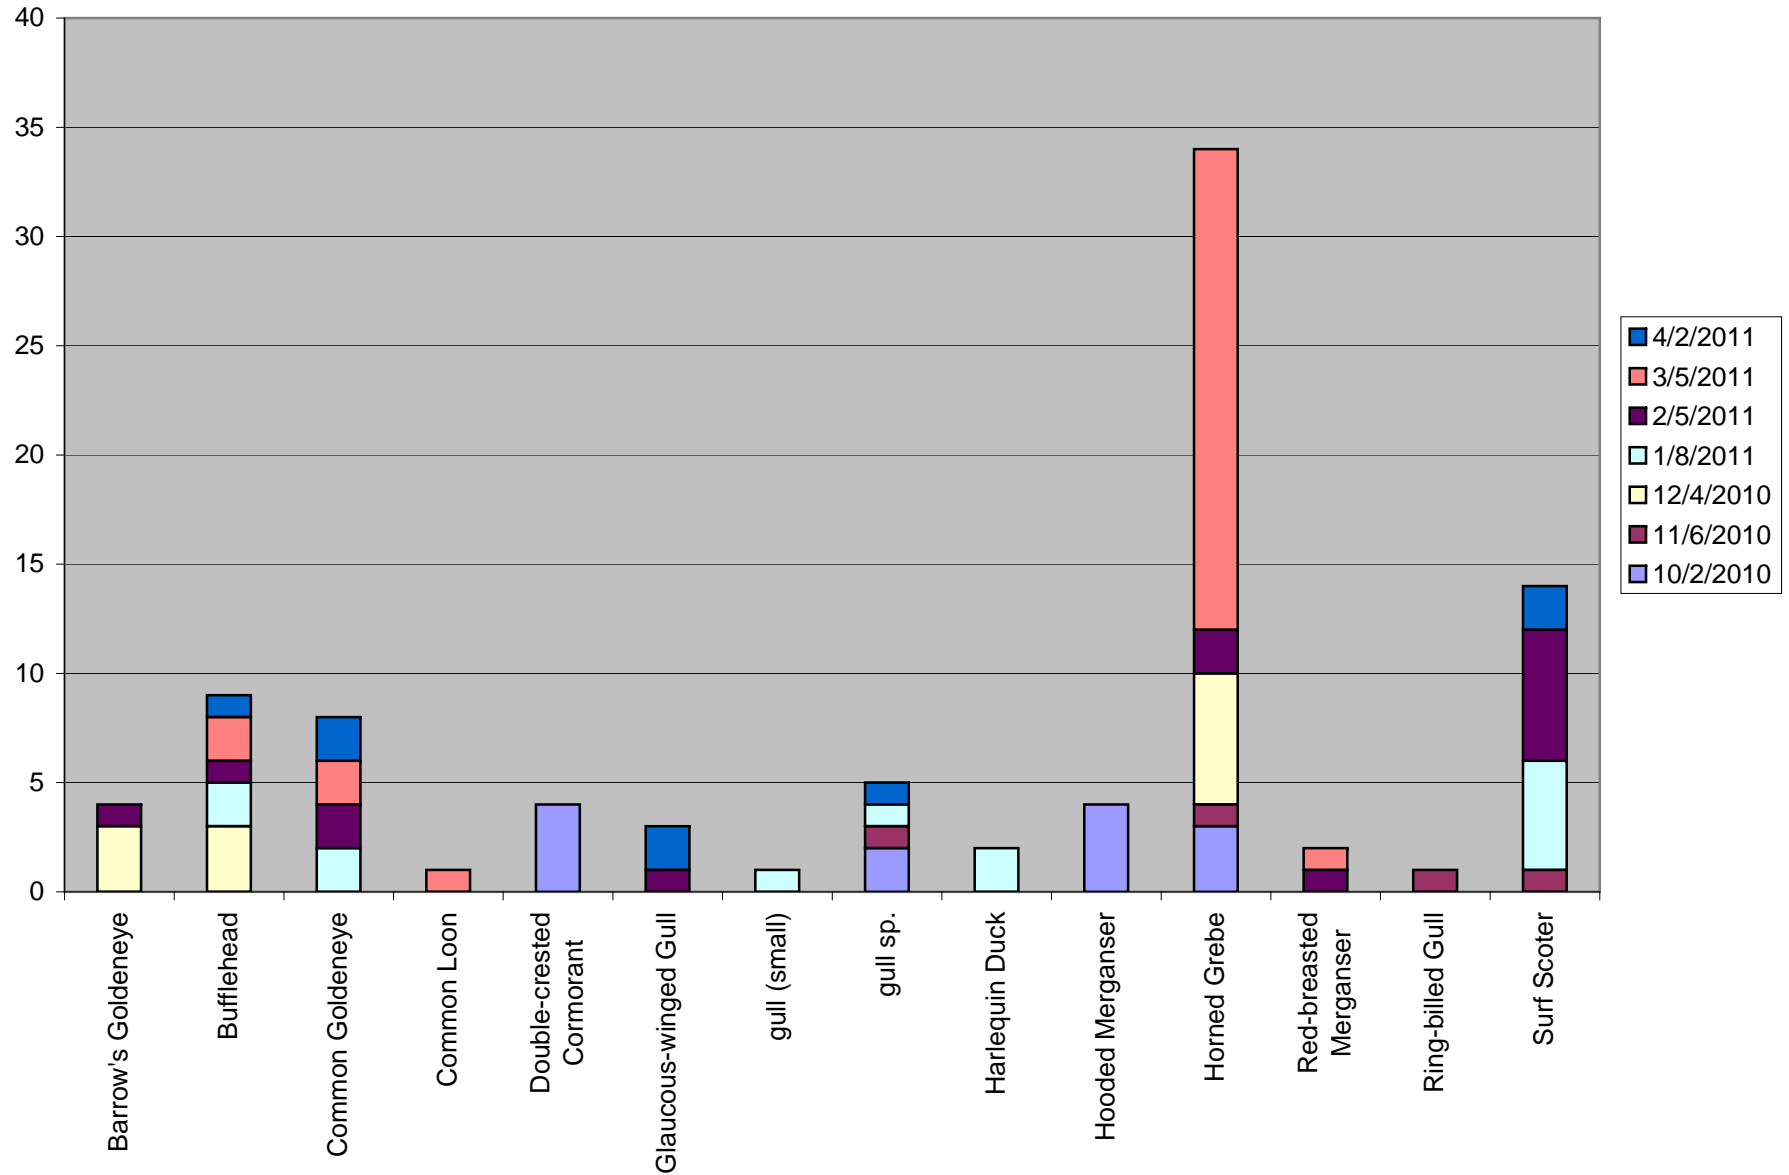

PSSS Site - Cromwell East

Puget Sound Seabird Survey
 October 2010 - April 2011
www.seabirdsurvey.org

Total number of birds by species recorded at site during survey season. Sightings color-coded by month. Species without counts were a. beyond the 300m survey boundary b. in flight and/or c. seen after the completion of the survey.