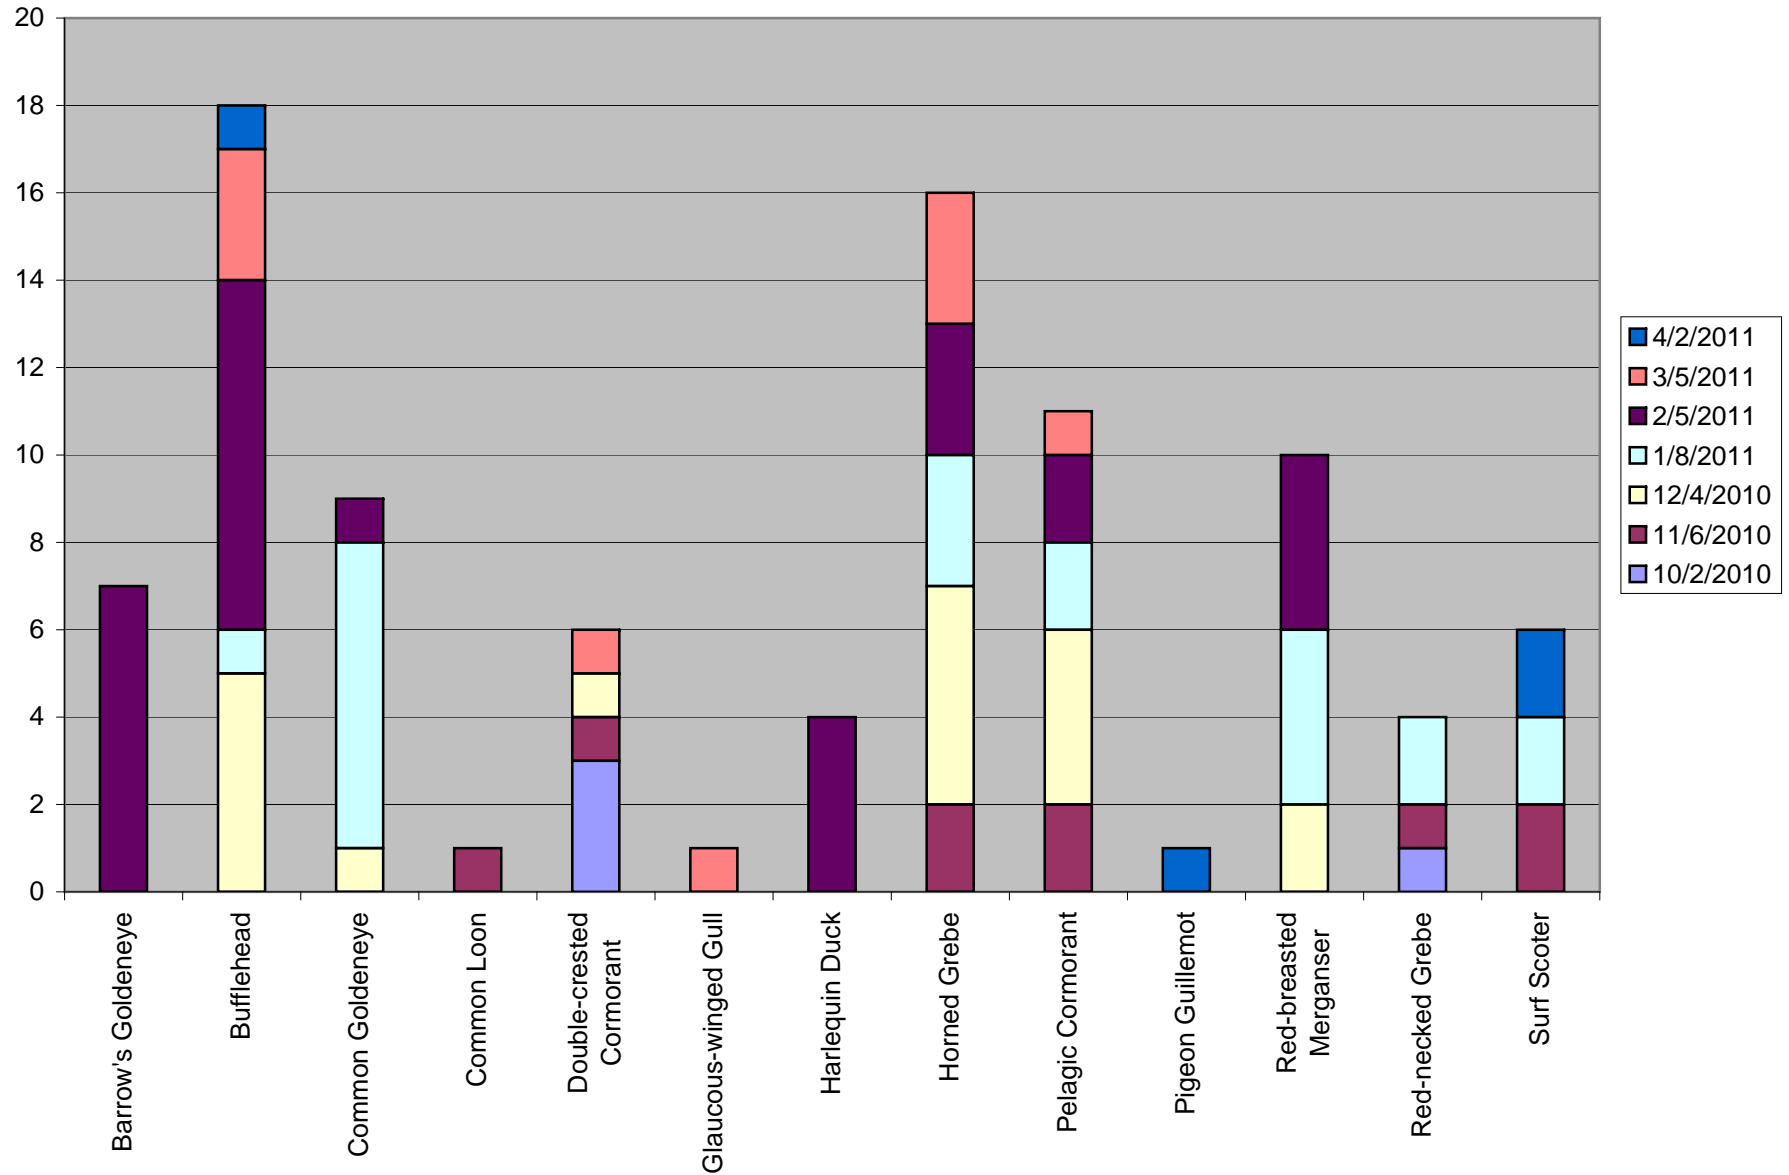

PSSS Site - Cromwell West

Puget Sound Seabird Survey  
 October 2010 - April 2011  
[www.seabirdsurvey.org](http://www.seabirdsurvey.org)

Total number of birds by species recorded at site during survey season. Sightings color-coded by month.  
 Species without counts were a. beyond the 300m survey boundary b. in flight and/or c. seen after the completion of the survey.