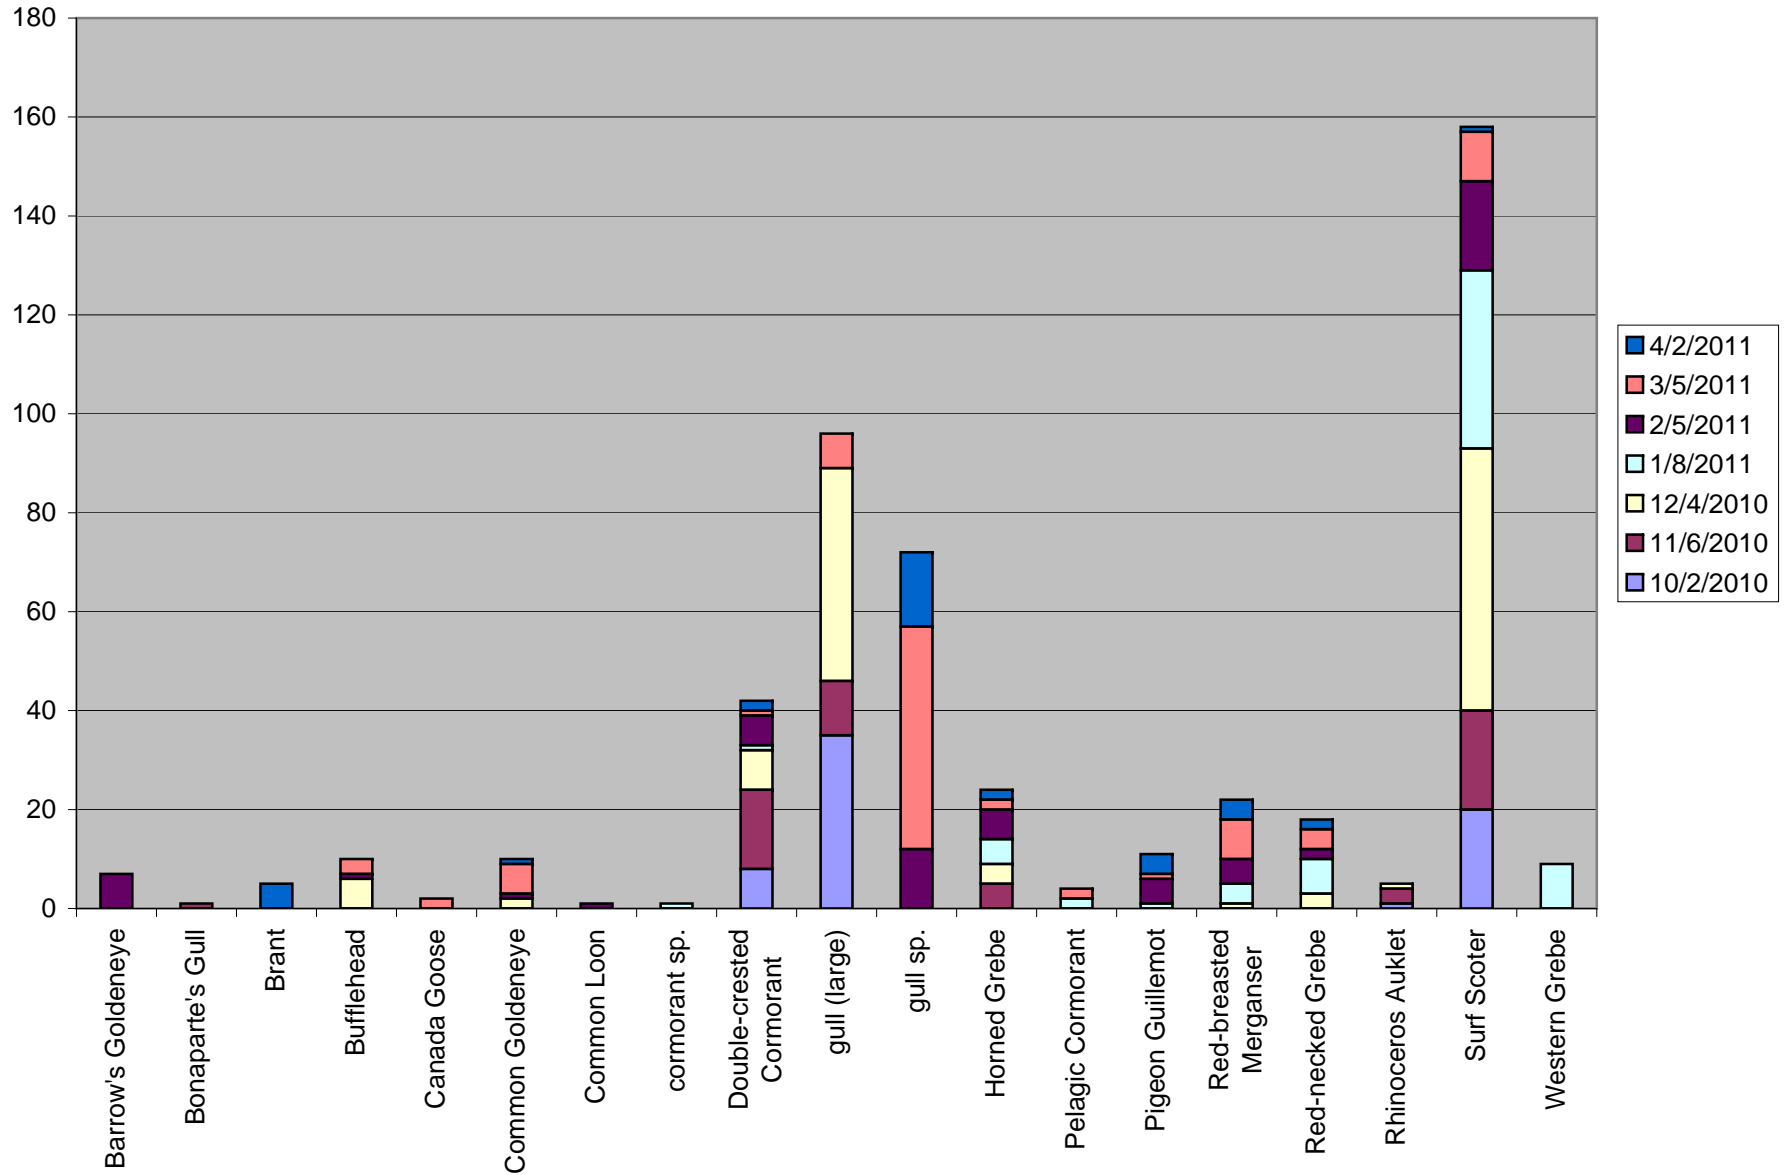

PSSS Site - Edmonds North

Puget Sound Seabird Survey
 October 2010 - April 2011
www.seabirdsurvey.org

Total number of birds by species recorded at site during survey season. Sightings color-coded by month. Species without counts were a. beyond the 300m survey boundary b. in flight and/or c. seen after the completion of the survey.