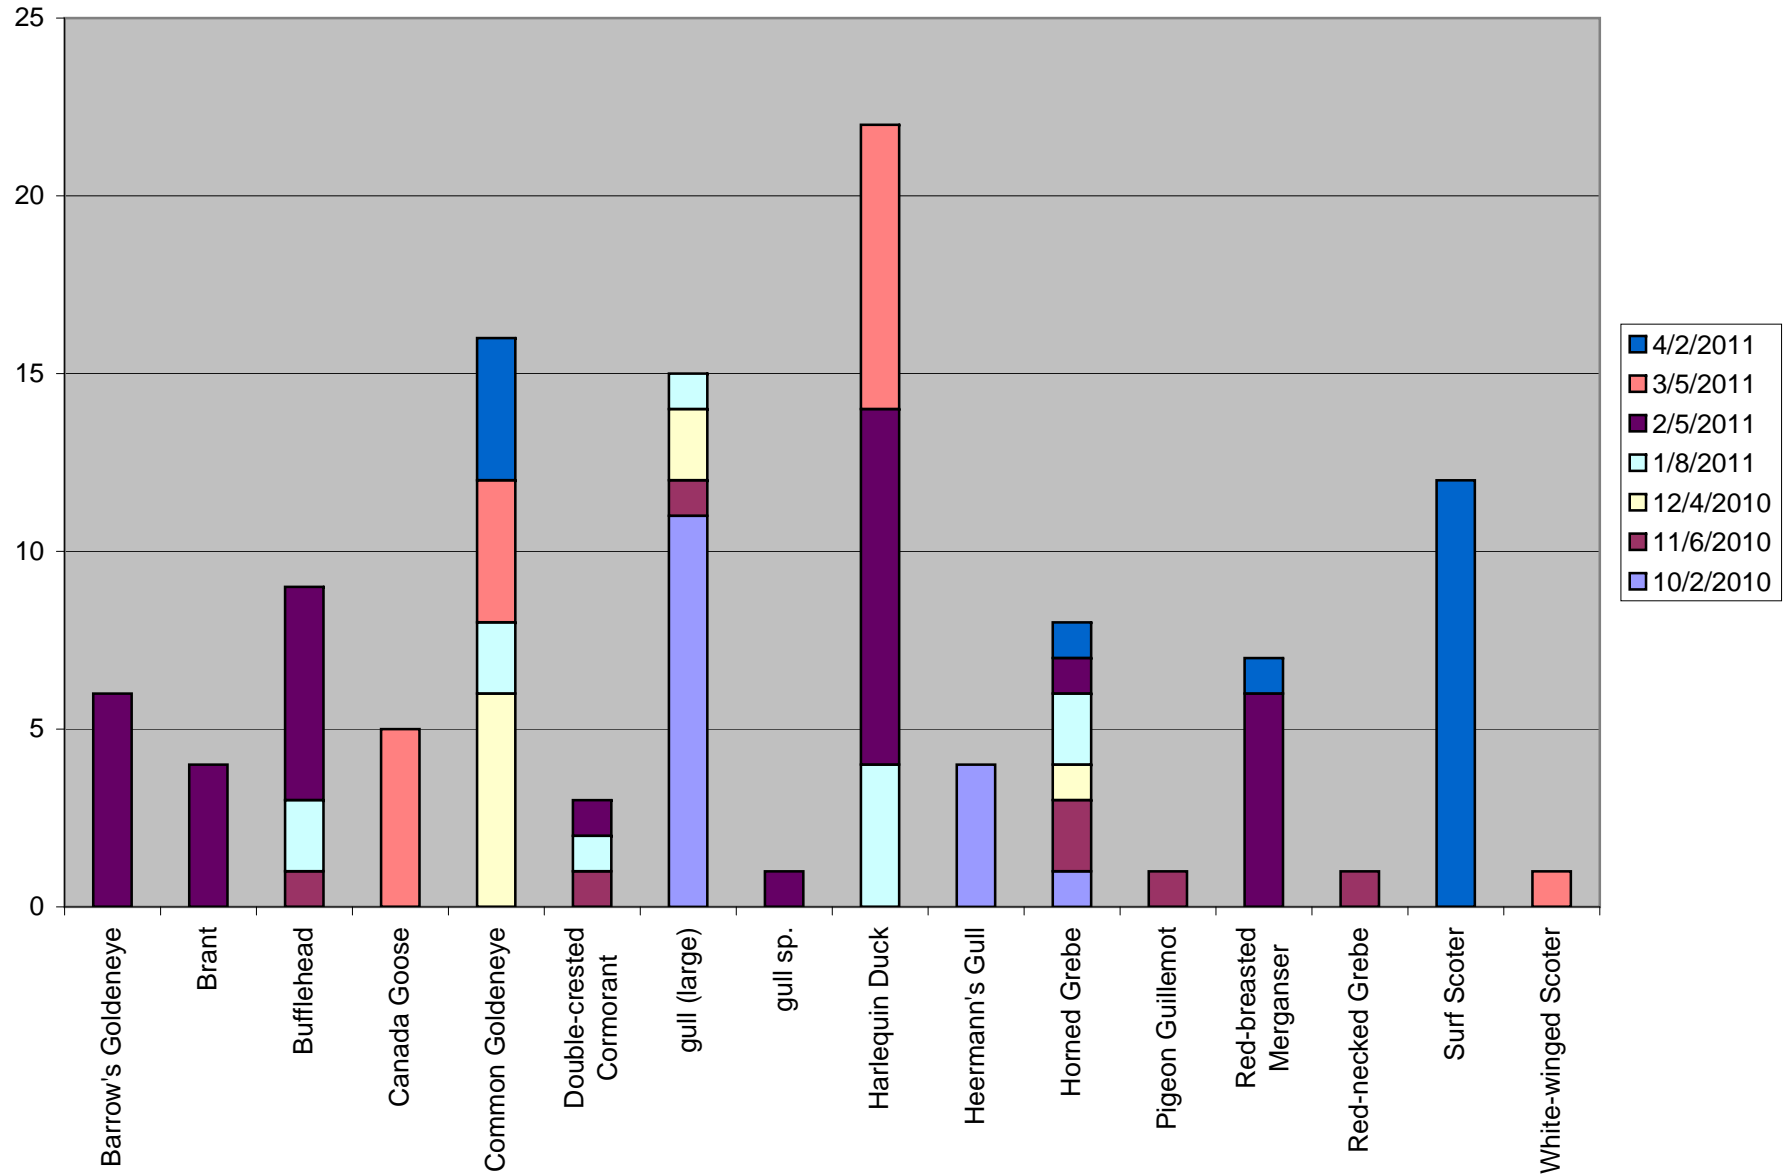

PSSS Site - Edmonds South

Puget Sound Seabird Survey
 October 2010 - April 2011
www.seabirdsurvey.org

Total number of birds by species recorded at site during survey season. Sightings color-coded by month.
 Species without counts were a. beyond the 300m survey boundary b. in flight and/or c. seen after the completion of the survey.