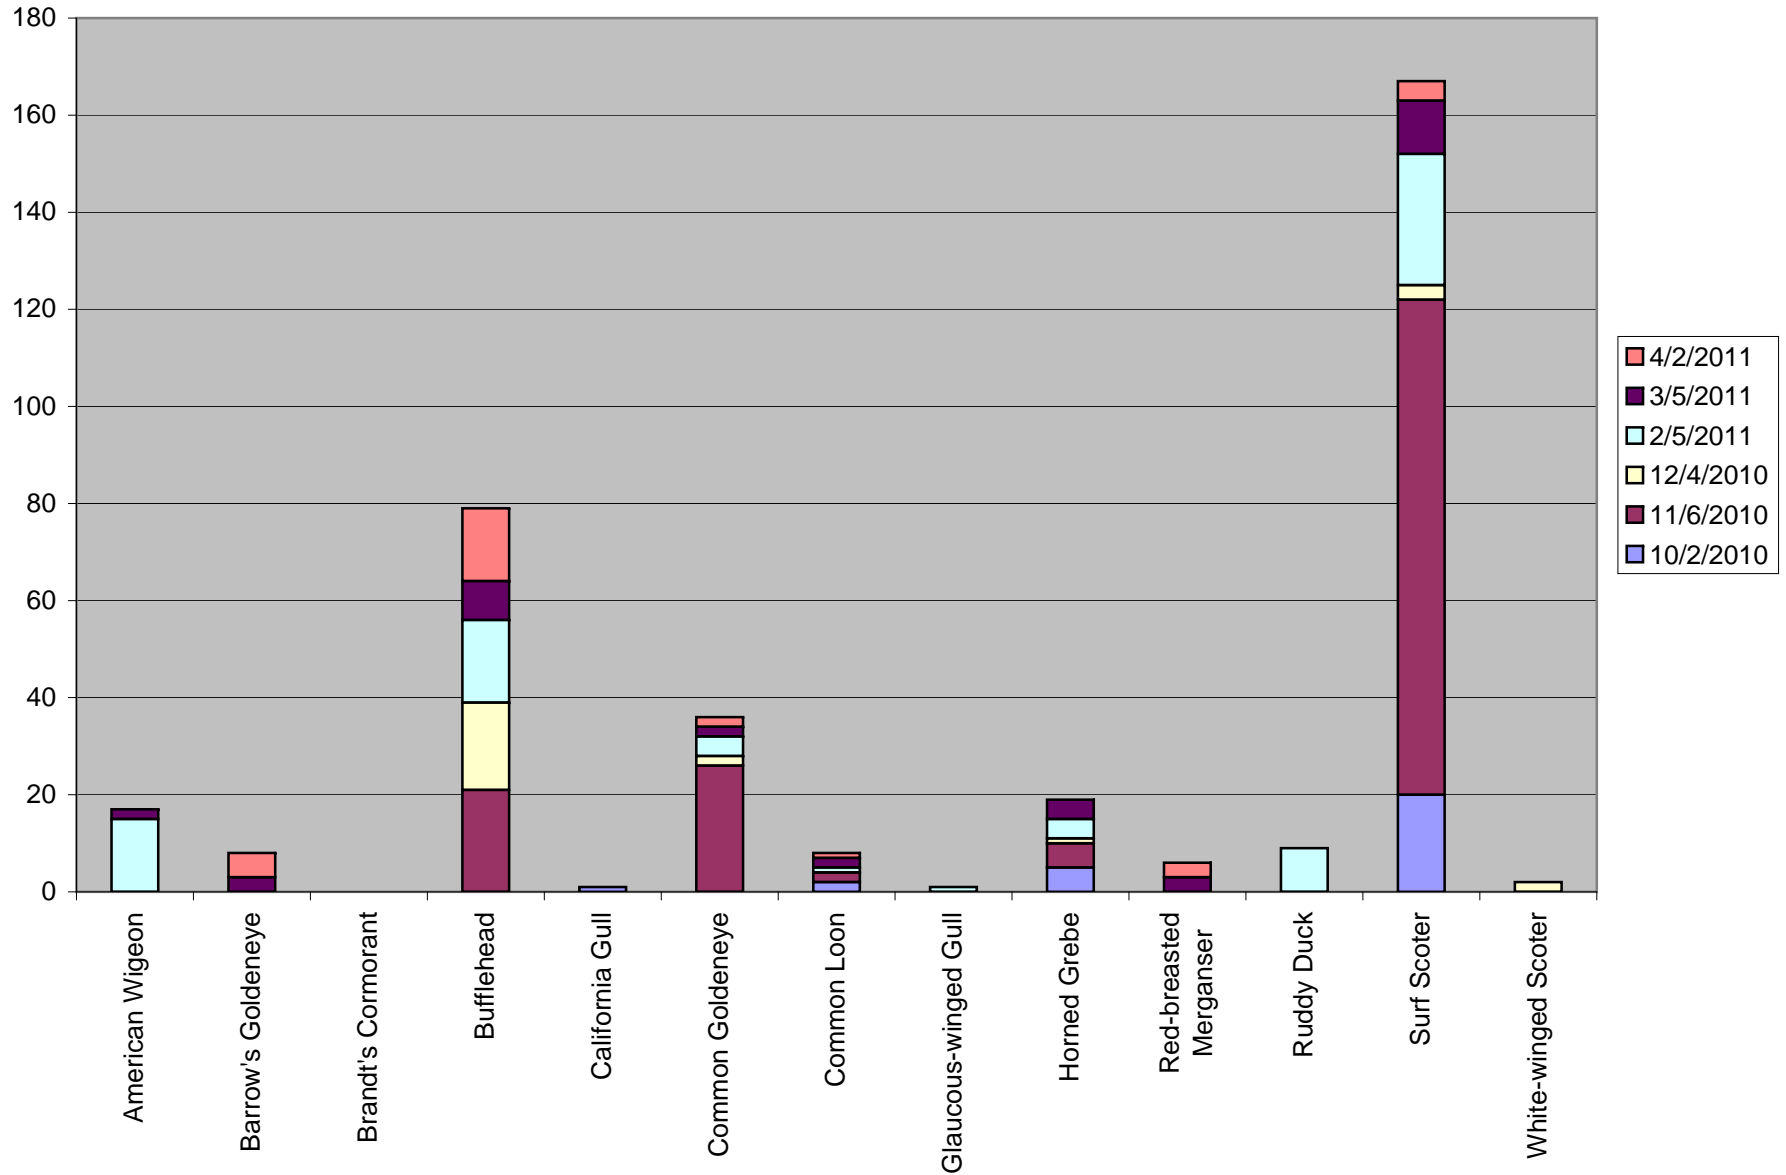

PSSS Site - Frye Cove County Park

Puget Sound Seabird Survey
 October 2010 - April 2011
www.seabirdsurvey.org

Total number of birds by species recorded at site during survey season. Sightings color-coded by month.
 Species without counts were a. beyond the 300m survey boundary b. in flight and/or c. seen after the completion of the survey.