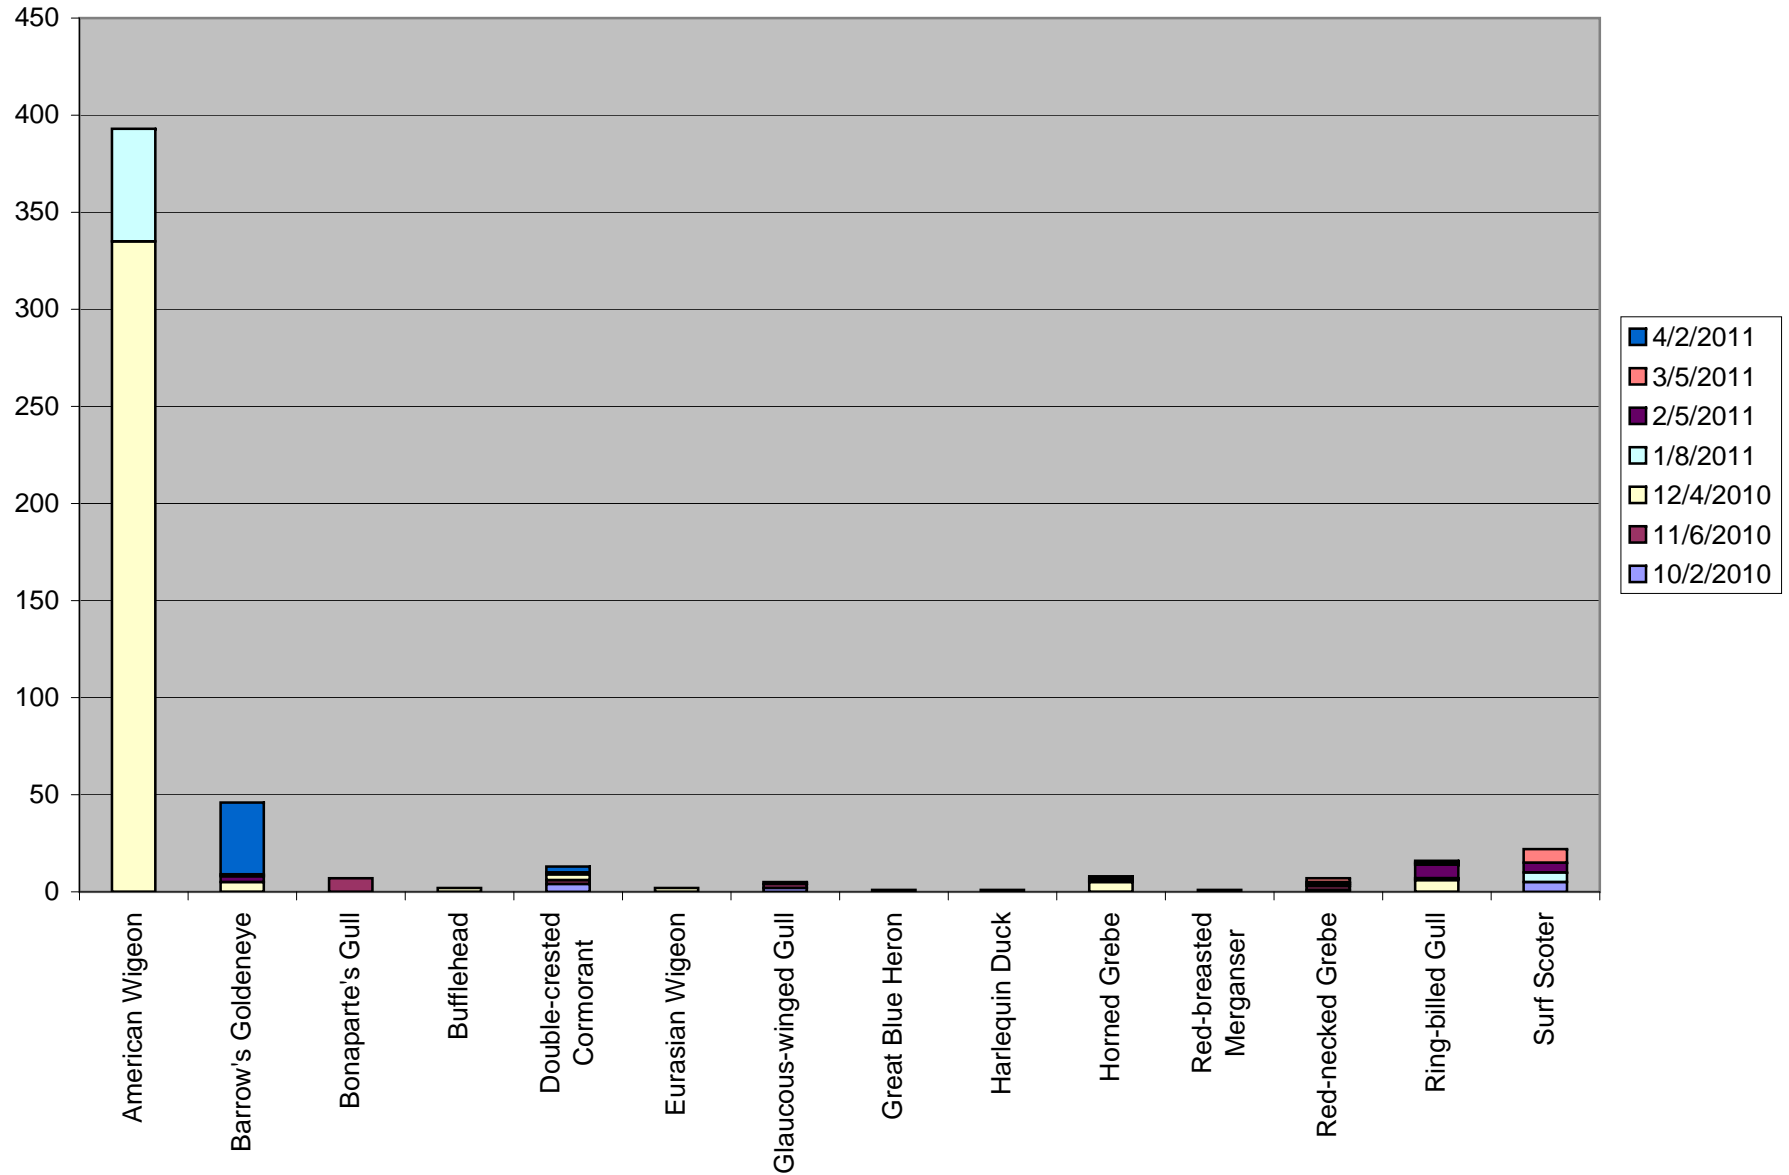

PSSS Site - Howarth State Park

Puget Sound Seabird Survey
 October 2010 - April 2011
www.seabirdsurvey.org

Total number of birds by species recorded at site during survey season. Sightings color-coded by month.
 Species without counts were a. beyond the 300m survey boundary b. in flight and/or c. seen after the completion of the survey.