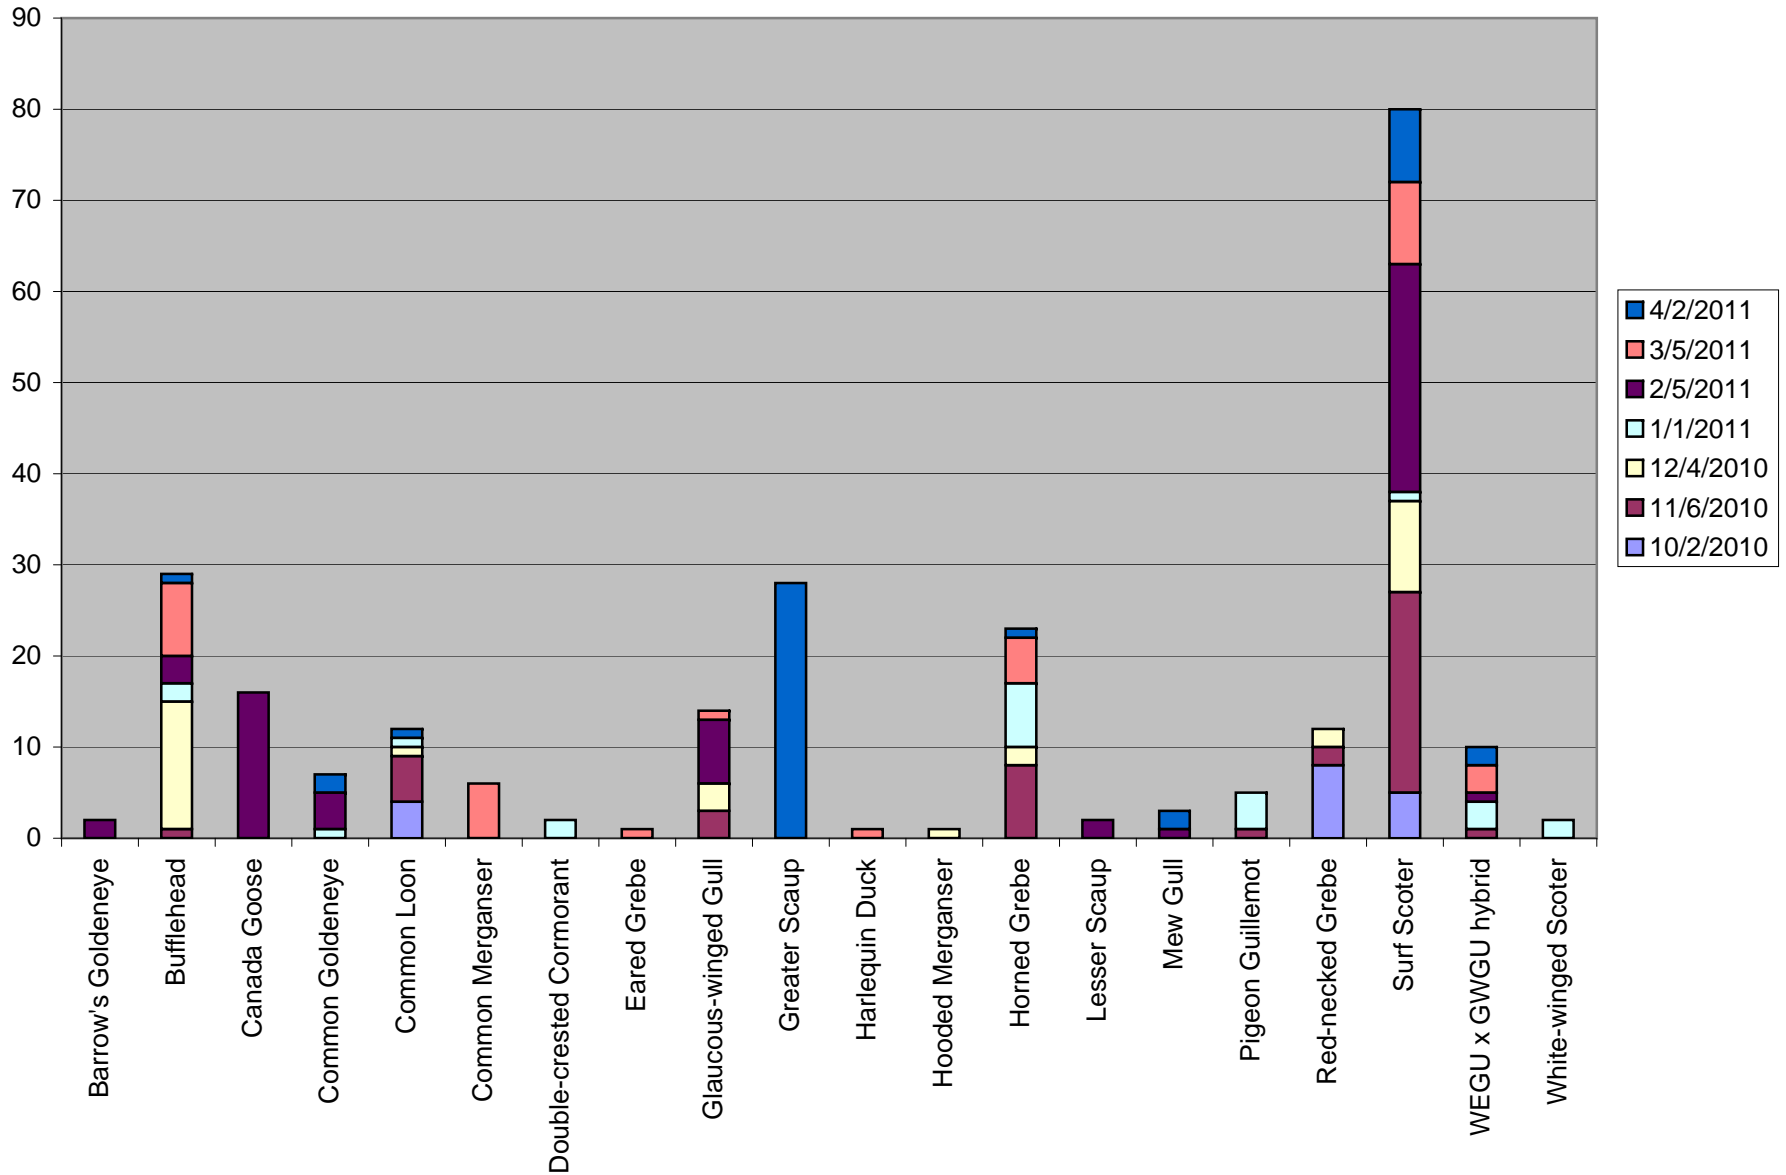

PSSS Site - Raft Island North

Puget Sound Seabird Survey
 October 2010 - April 2011
www.seabirdsurvey.org

Total number of birds by species recorded at site during survey season. Sightings color-coded by month. Species without counts were a. beyond the 300m survey boundary b. in flight and/or c. seen after the completion of the survey.