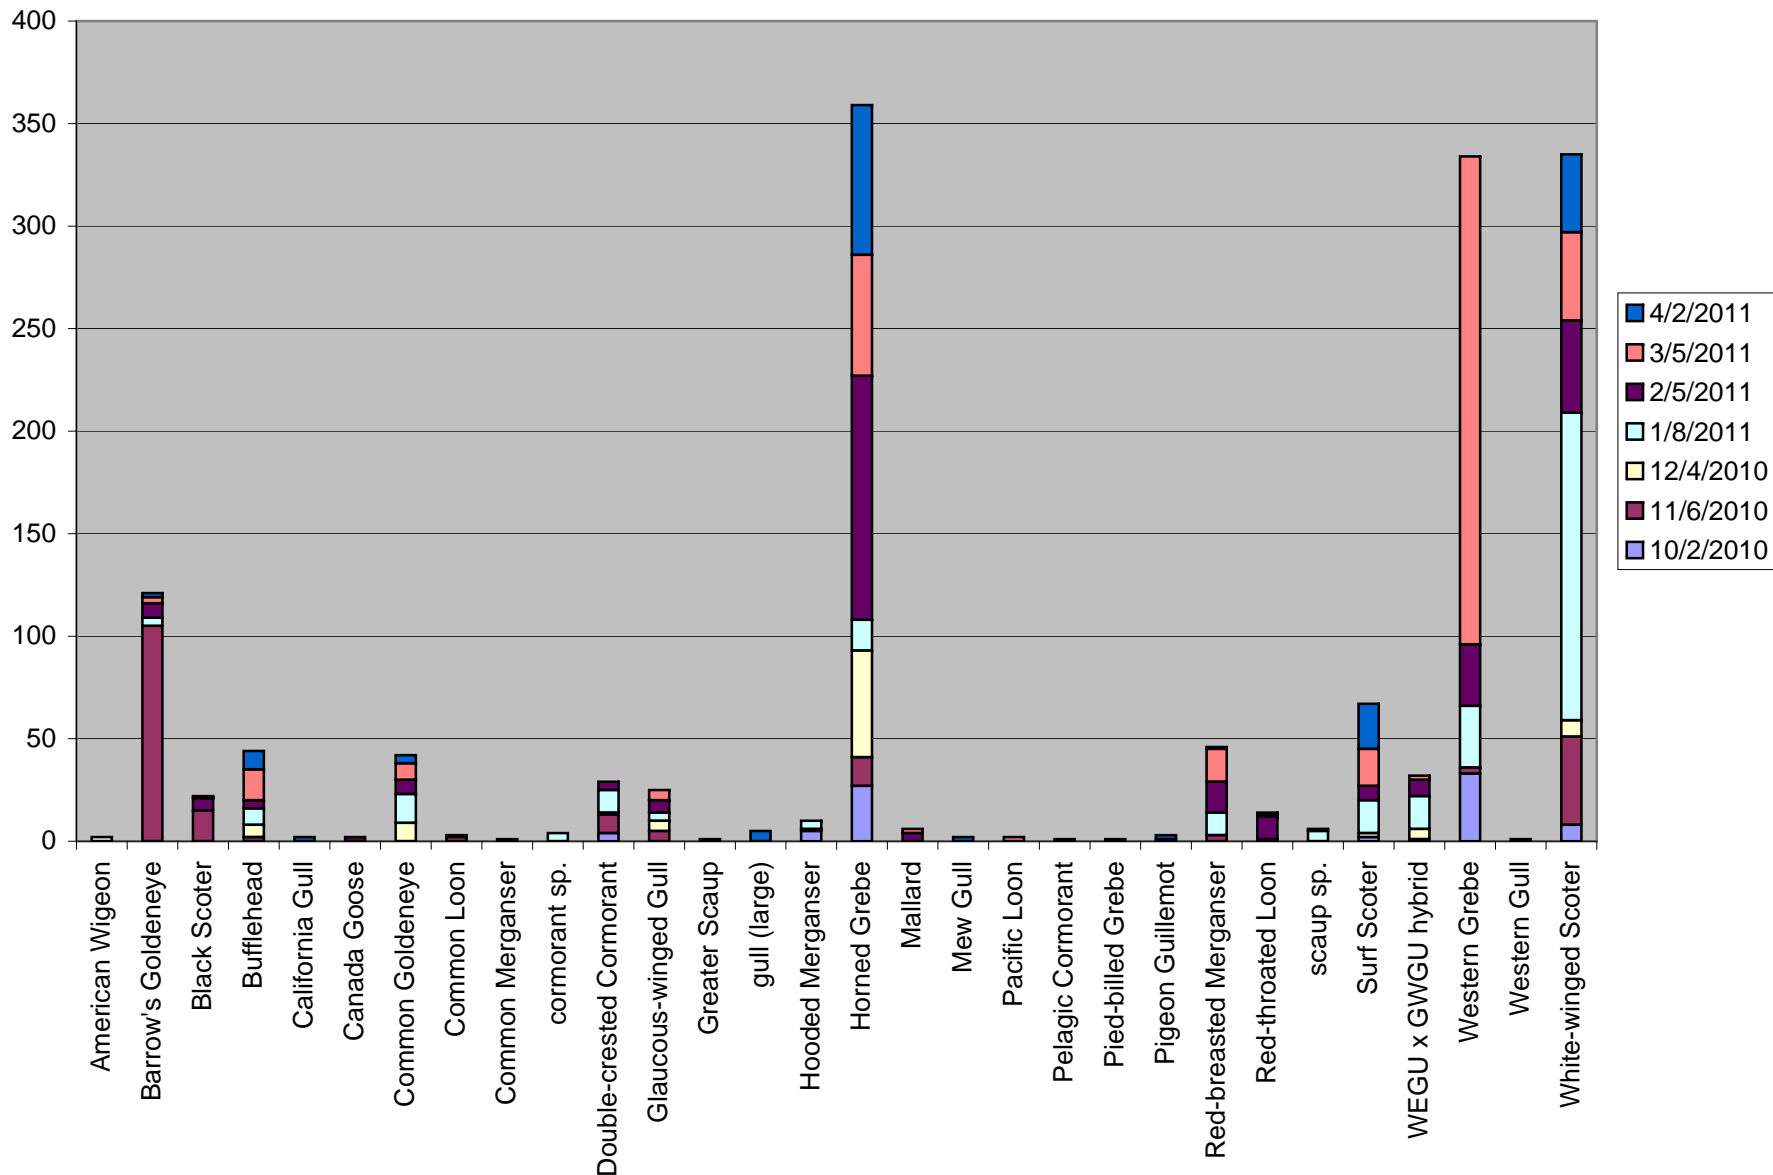

PSSS Site - Sinclair Inlet

Puget Sound Seabird Survey
 October 2010 - April 2011
www.seabirdsurvey.org

Total number of birds by species recorded at site during survey season. Sightings color-coded by month.
 Species without counts were a. beyond the 300m survey boundary b. in flight and/or c. seen after the completion of the survey.