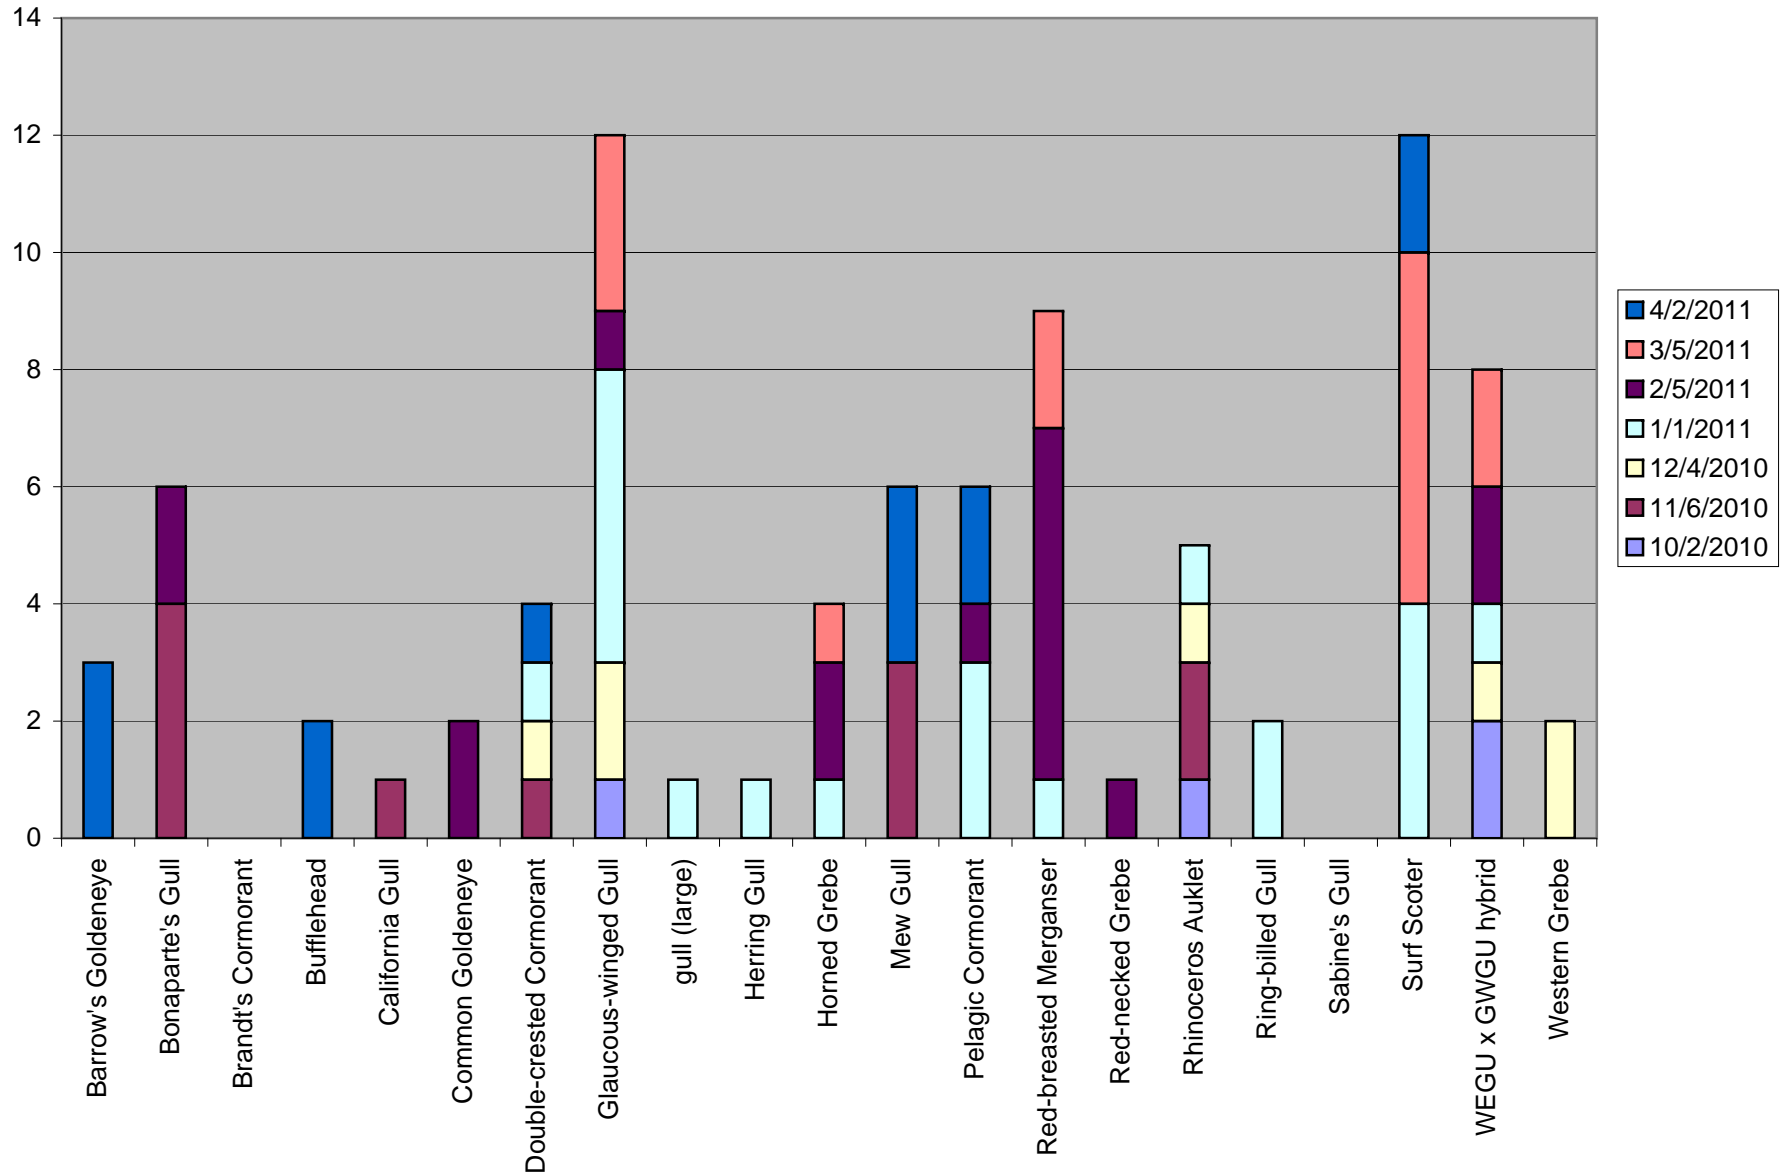

PSSS Site - Sunrise Beach County Park

Puget Sound Seabird Survey
 October 2010 - April 2011
www.seabirdsurvey.org

Total number of birds by species recorded at site during survey season. Sightings color-coded by month. Species without counts were a. beyond the 300m survey boundary b. in flight and/or c. seen after the completion of the survey.