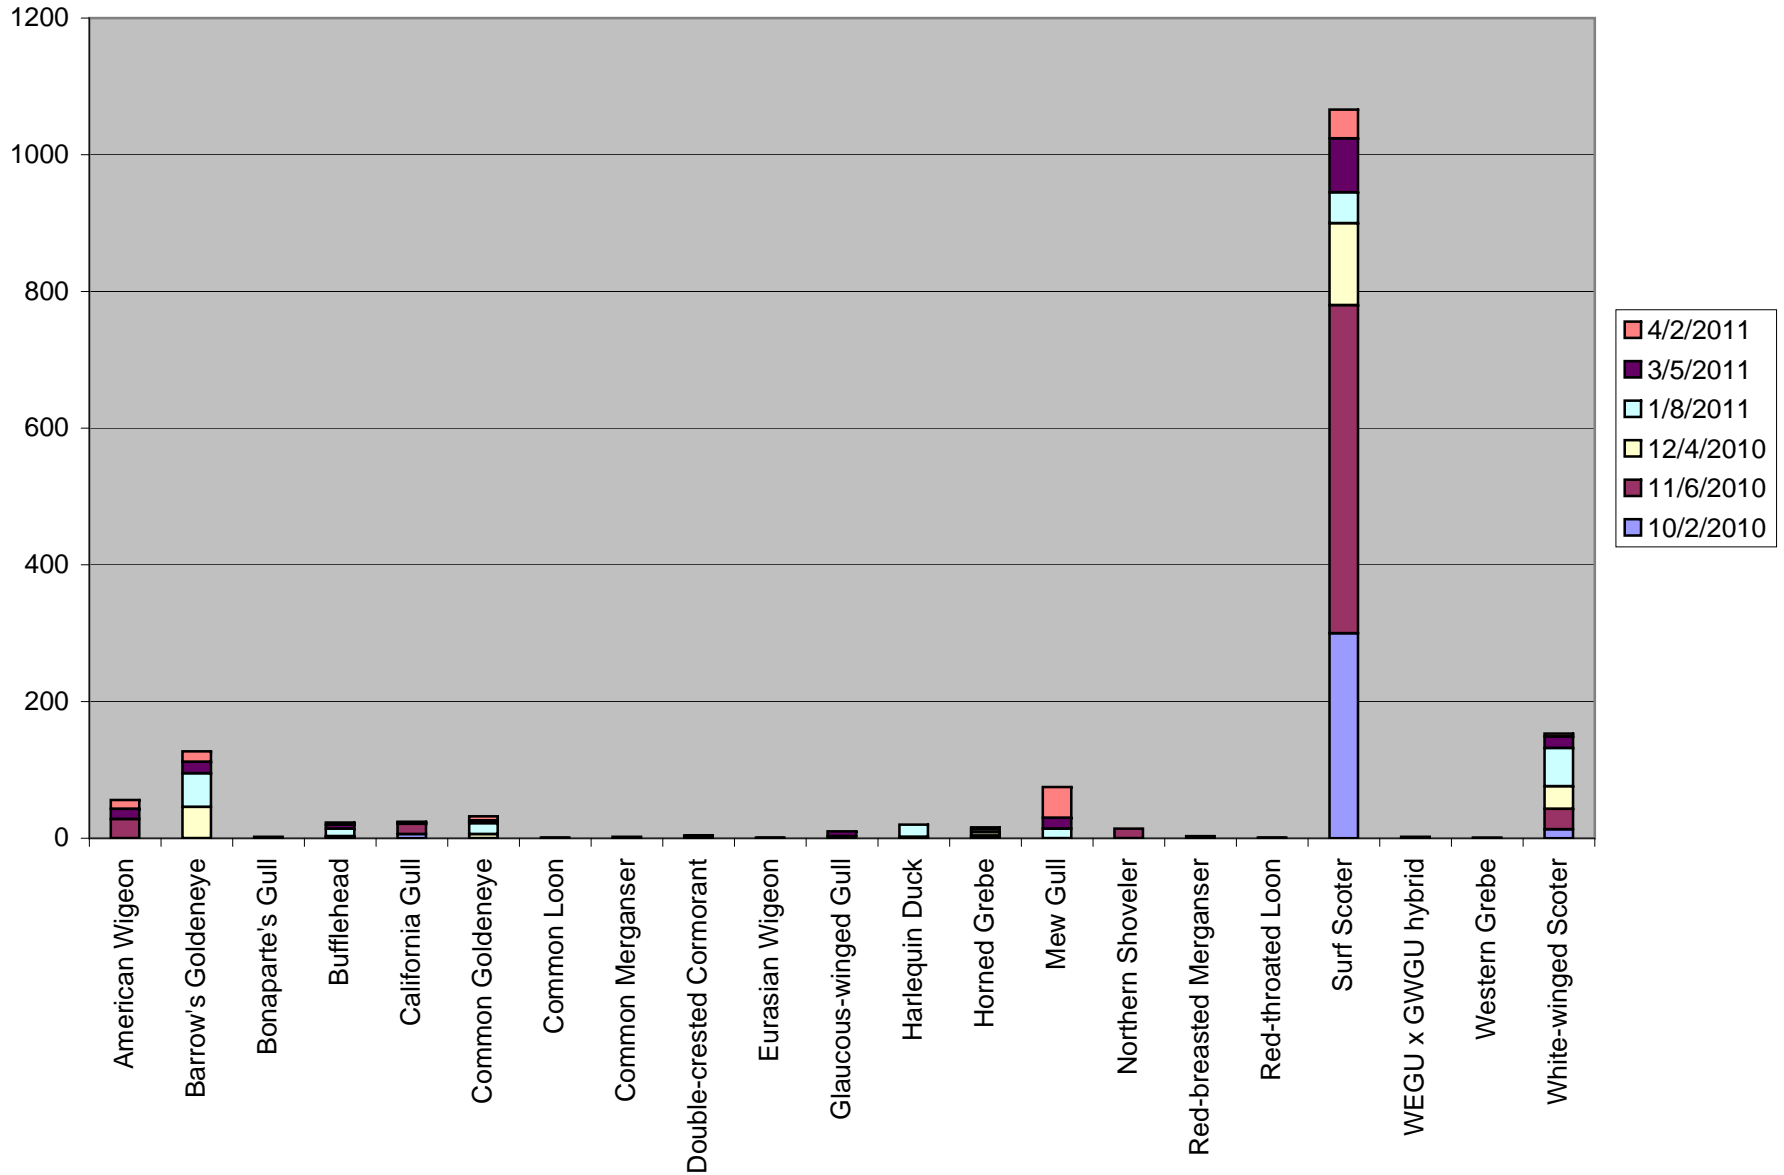

PSSS Site - The Cove

Puget Sound Seabird Survey  
 October 2010 - April 2011  
[www.seabirdsurvey.org](http://www.seabirdsurvey.org)

Total number of birds by species recorded at site during survey season. Sightings color-coded by month.  
 Species without counts were a. beyond the 300m survey boundary b. in flight and/or c. seen after the completion of the survey.