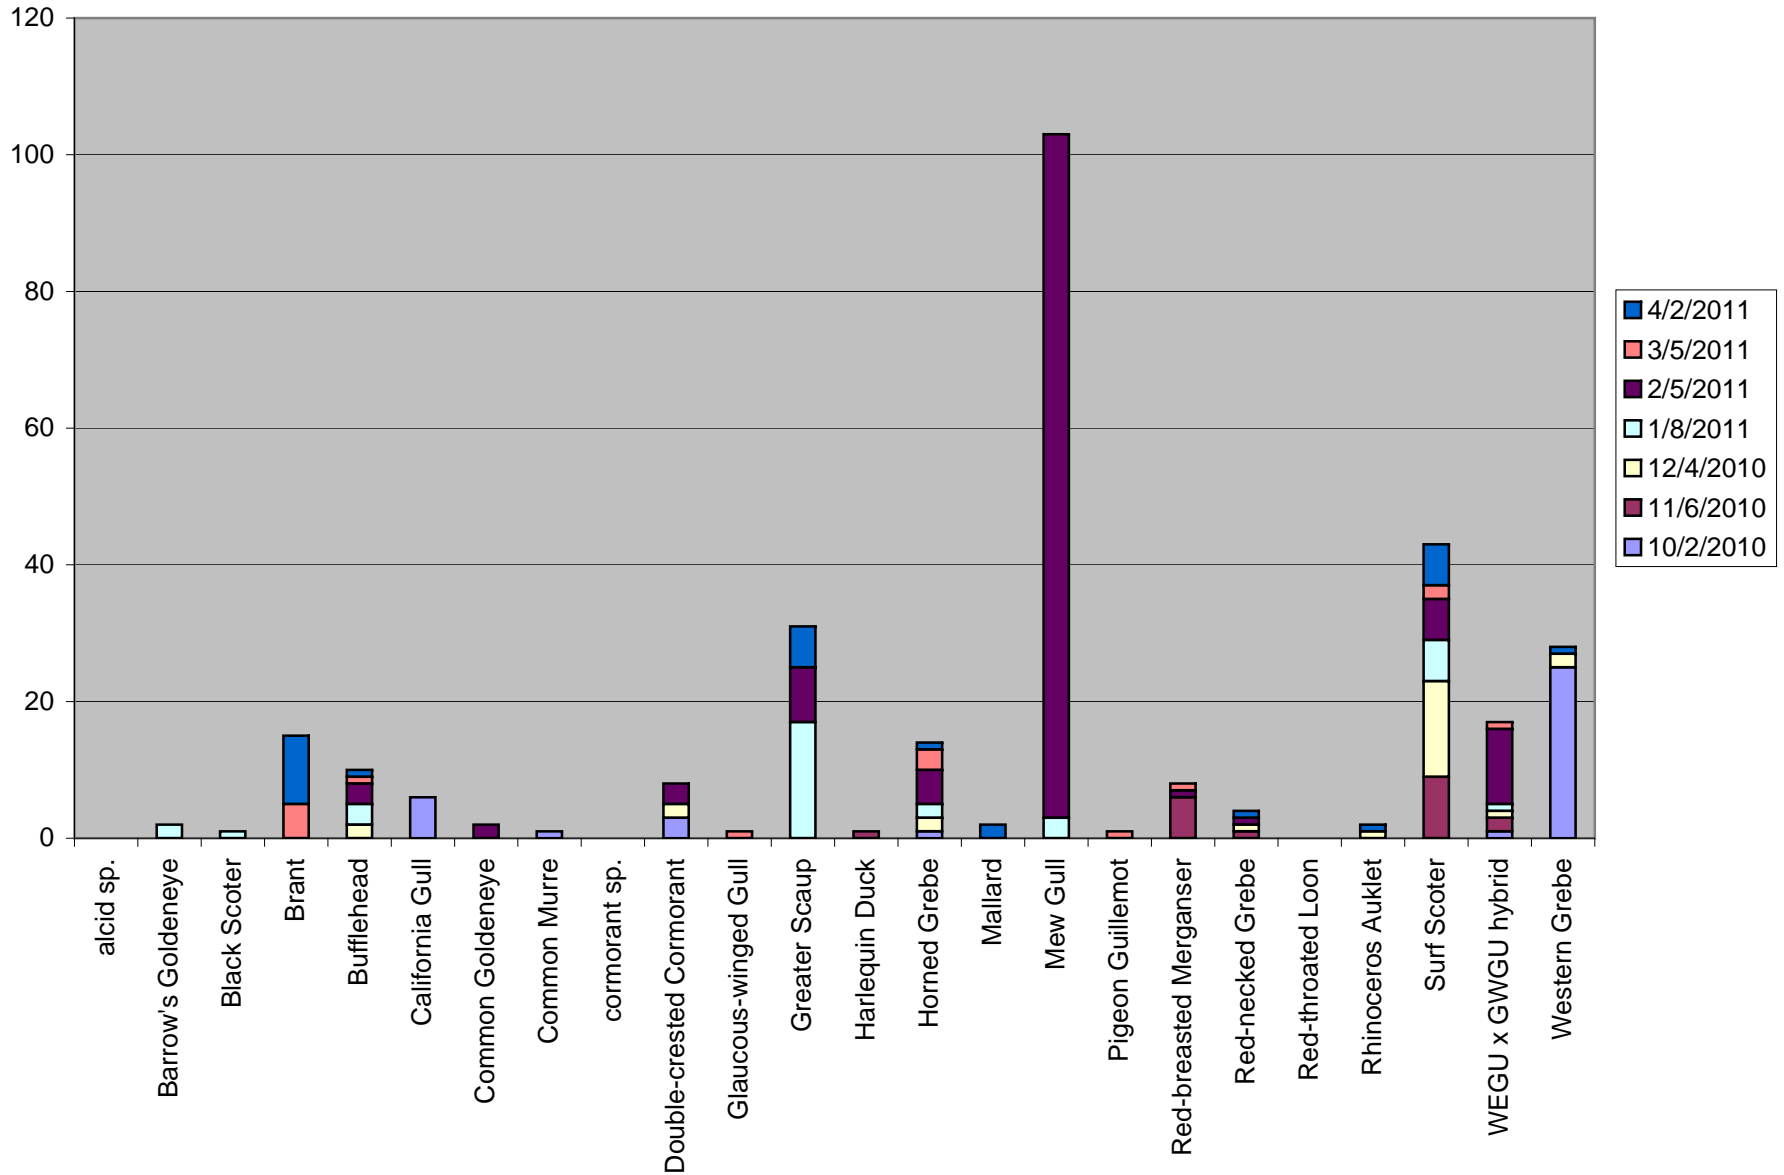

PSSS Site - West Point South

Puget Sound Seabird Survey  
 October 2010 - April 2011  
[www.seabirdsurvey.org](http://www.seabirdsurvey.org)

Total number of birds by species recorded at site during survey season. Sightings color-coded by month.  
 Species without counts were a. beyond the 300m survey boundary b. in flight and/or c. seen after the completion of the survey.